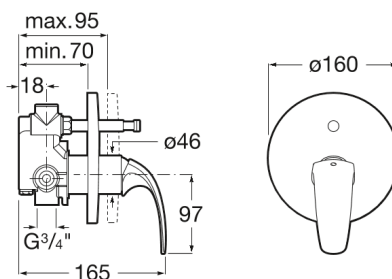

M2

1/2" built-in bath-shower mixer with automatic diverter. To completed with RocaBox A525869403

TECHNICAL DRAWINGS

FEATURES

Application place: Bathtub, Shower

Faucet type: Single-lever

Finish: Chrome

Handle position: Lateral

Installation type: Built-in

Evershine

SoftTurn

BOUGHT TOGETHER FREQUENTLY

Universal RocaBox for
built-in installations.

525869403

M2

With its gentle and stylish curves, This collection epitomises the latest in functionality. Its timeless design is the perfect choice for the most modern of bathroom layouts. This series serves to prove that stylishness and functionality can live together in perfect harmony.