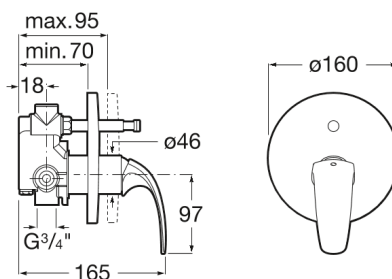

M2

1/2" built-in bath-shower mixer with automatic diverter. To completed with RocaBox A525869403

TECHNICAL DRAWINGS

FEATURES

Application place: Bathtub, Shower

Faucet type: Single-lever

Handle position: Lateral

Installation type: Built-in

Evershine

SoftTurn

BOUGHT TOGETHER FREQUENTLY

Universal RocaBox for
built-in installations.

525869403

M2

With its gentle and stylish curves, This collection epitomises the latest in functionality. Its timeless design is the perfect choice for the most modern of bathroom layouts. This series serves to prove that stylishness and functionality can live together in perfect harmony.