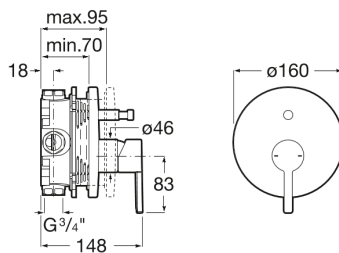

NAIA

Built-in bath-shower mixer. To completed with RocaBox A525869403

TECHNICAL DRAWINGS

FEATURES

Application place: Bathtub, Shower

Faucet type: Single-lever

Handle position: Top

Installation type: Built-in

Type of cartridge: Ceramic

Evershine

SoftTurn

BOUGHT TOGETHER FREQUENTLY

Universal RocaBox for
built-in installations.

525869403

Naia

Character and sophistication join in this collection of faucets with a minimalist design, born out of a perfect combination of cylindrical and square geometric shapes.