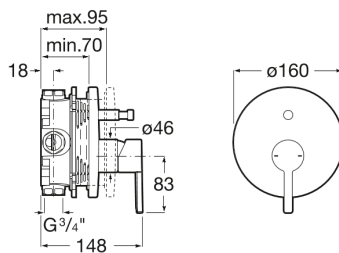

NAIA

Built-in bath-shower mixer. To completed with RocaBox A525869403

TECHNICAL DRAWINGS

FEATURES

Application place: Bathtub, Shower

Faucet type: Single-lever

Finish: Chrome

Handle position: Top

Installation type: Built-in

Type of cartridge: Ceramic

Evershine

SoftTurn

BOUGHT TOGETHER FREQUENTLY

Universal RocaBox for
built-in installations.

525869403

Naia