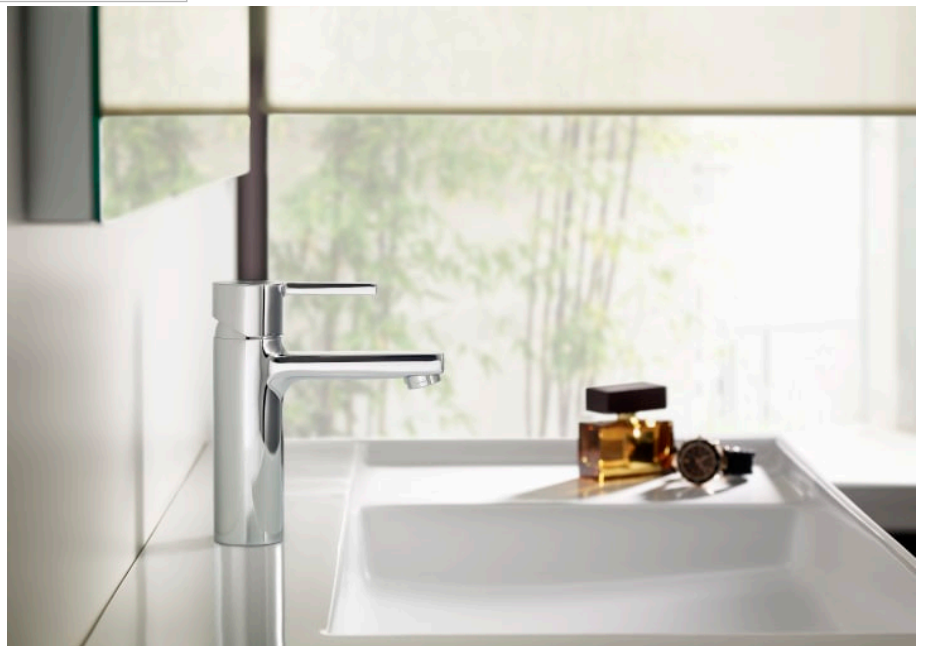

NAIA

Built-in bath-shower mixer. To completed with RocaBox A525869403

TECHNICAL DRAWINGS

FEATURES

Application place: Bathtub, Shower

Faucet type: Single-lever

Finish: Chrome

Handle position: Top

Installation type: Built-in

Type of cartridge: Ceramic

Evershine

SoftTurn

BOUGHT TOGETHER FREQUENTLY

Universal RocaBox for
built-in installations.

525869403

Naia

Character and sophistication join in this collection of faucets with a minimalist design, born out of a perfect combination of cylindrical and square geometric shapes.

INSTALLATION AND USER MANUALS

↓ [Installation Handbook](#)