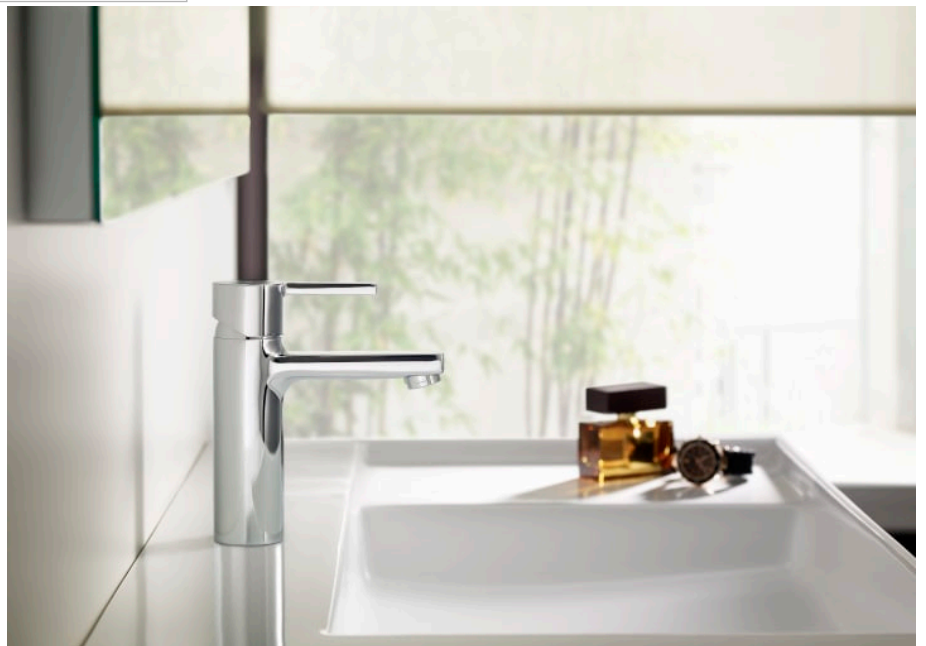

NAIA

Built-in bath-shower mixer. To completed with RocaBox A525869403

TECHNICAL DRAWINGS

FEATURES

Application place: Bathtub, Shower

Faucet type: Single-lever

Handle position: Top

Installation type: Built-in

Type of cartridge: Ceramic

Evershine

SoftTurn

BOUGHT TOGETHER FREQUENTLY

Universal RocaBox for
built-in installations.

525869403

Naia

Character and sophistication join in this collection of faucets with a minimalist design, born out of a perfect combination of cylindrical and square geometric shapes.