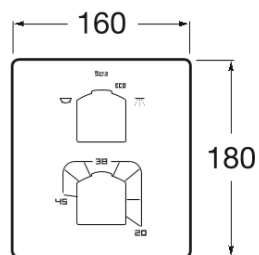

L90

**Built-in thermostatic bath-shower mixer with diverter-flow regulator. To completed with RocaBox 525869403**

TECHNICAL DRAWINGS

**FEATURES**

Application place: Bathtub, Shower

Diverter-flow regulator

Finish: Chrome