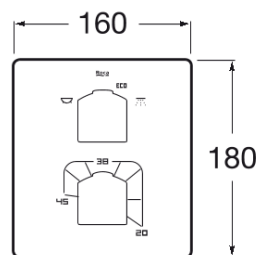

L90

**Built-in thermostatic bath-shower mixer with diverter-flow regulator. To completed with RocaBox 525869403**

TECHNICAL DRAWINGS

**FEATURES**

Application place: Bathtub, Shower

Diverter-flow regulator

Installation type: Built-in