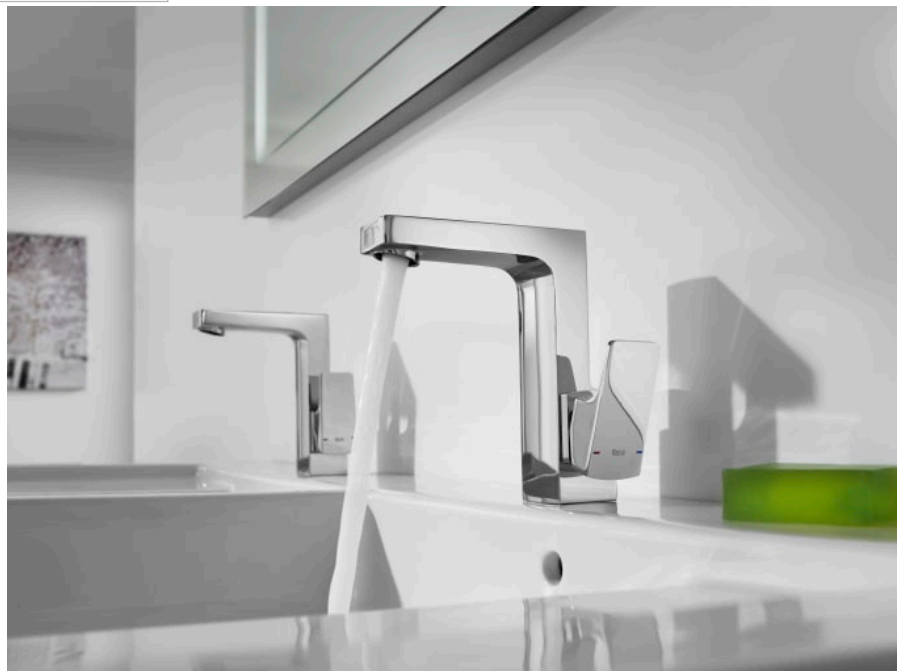

L90

**Built-in thermostatic bath-shower mixer with diverter-flow regulator. To completed with RocaBox 525869403**

TECHNICAL DRAWINGS

**FEATURES**

Application place: Bathtub, Shower

Diverter-flow regulator

Finish: Chrome

Installation type: Built-in

Temperature selection

Type of cartridge: Thermostatic

Evershine

BOUGHT TOGETHER FREQUENTLY

Universal RocaBox for  
built-in installations.

525869403

## L90

Committed to the perfection of a finish that leads us to a universe ruled by technology. A sequence of angles, straight lines and planes in a singular style proposal, specially recommended for those who love design inspired by urban life.