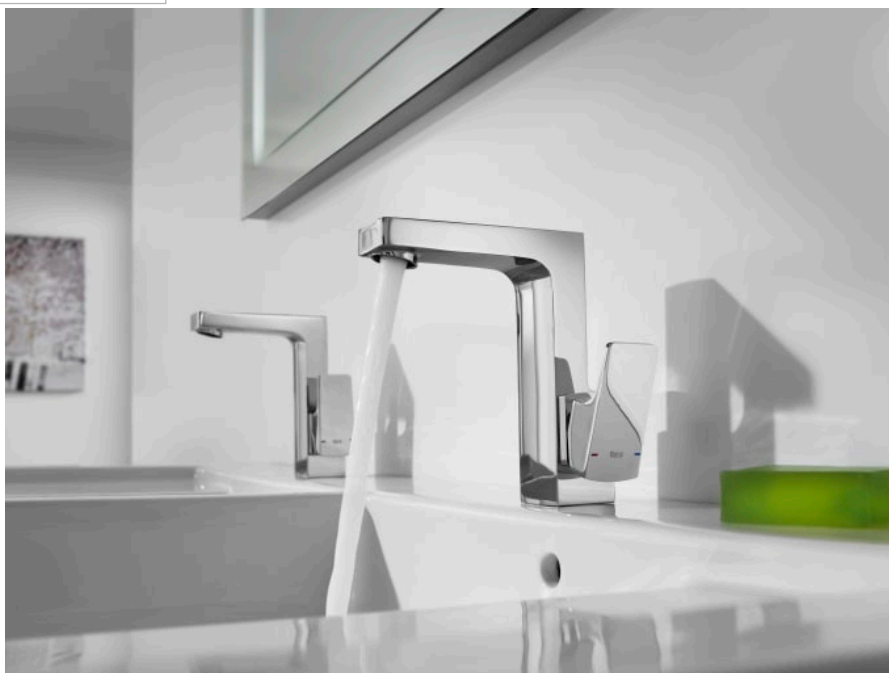

L90

**Built-in thermostatic bath-shower mixer with diverter-flow regulator. To completed with RocaBox 525869403**

TECHNICAL DRAWINGS

**FEATURES**

Application place: Bathtub, Shower

Diverter-flow regulator

Installation type: Built-in

## L90

Committed to the perfection of a finish that leads us to a universe ruled by technology. A sequence of angles, straight lines and planes in a singular style proposal, specially recommended for those who love design inspired by urban life.