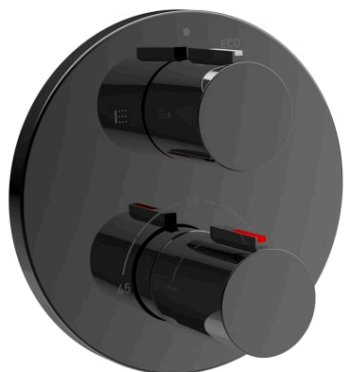

T-1000

**Built-in thermostatic bath-shower mixer with diverter-flow regulator. To completed with RocaBox A525869403**

TECHNICAL DRAWINGS

**FEATURES**

Application place: Bathtub, Shower

Diverter-flow regulator

Faucet type: Thermostatic

Installation type: Built-in

Temperature selection

Type of cartridge: Thermostatic

Evershine

Quick reaction

Safety 38°

BOUGHT TOGETHER FREQUENTLY

## T-1000

The smart thermostats for shower and bath-shower applications. Thermostatic faucets collection with fully up-to-date features and plain lines in high quality finishes.