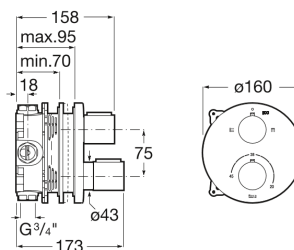

T-1000

**Built-in thermostatic bath-shower mixer with diverter-flow regulator. To completed with RocaBox A525869403**

TECHNICAL DRAWINGS

**FEATURES**

Application place: Bathtub, Shower

Diverter-flow regulator

Faucet type: Thermostatic

Installation type: Built-in

Temperature selection

Type of cartridge: Thermostatic

Evershine

Quick reaction

Safety 38°

BOUGHT TOGETHER FREQUENTLY