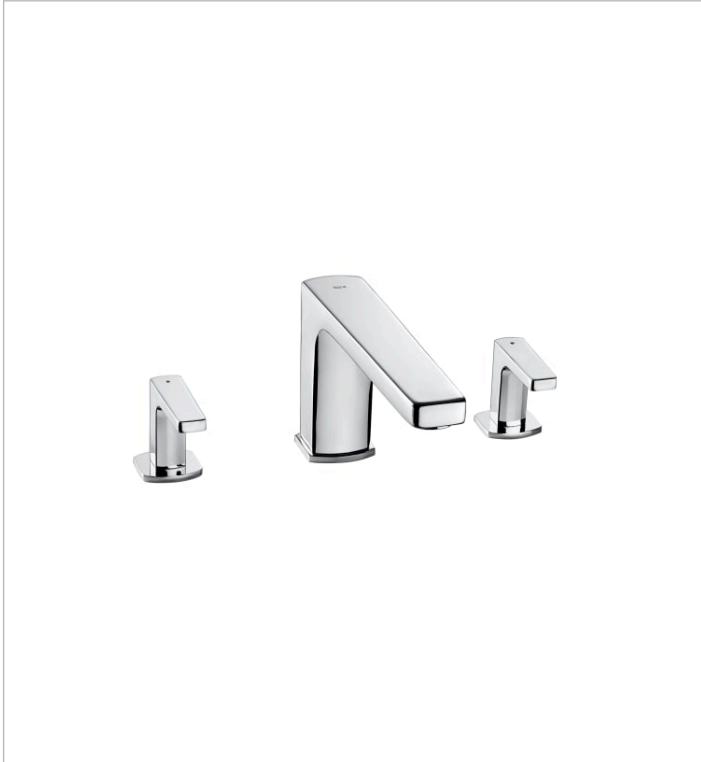

L90

Deck-mounted bath mixer with long spout

TECHNICAL DRAWINGS

FEATURES

- Aerator type: Integrated aerator
- Application place: Bathtub, Shower
- Faucet type: Twin-lever
- Finish: Chrome
- Flexible supply hoses included
- Installation type: Deck-mounted
- Long spout
- Type of cartridge: Ceramic

Evershine

L90

Committed to the perfection of a finish that leads us to a universe ruled by technology. A sequence of angles, straight lines and planes in a singular style proposal, specially recommended for those who love design inspired by urban life.