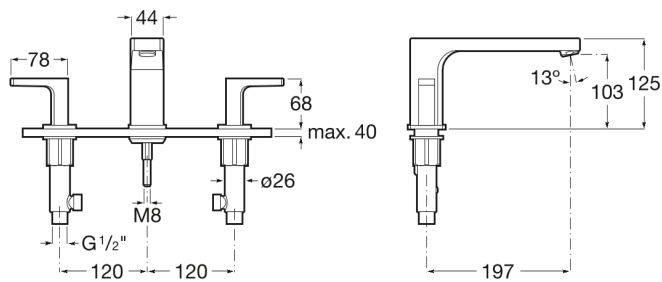

L90

Deck-mounted bath mixer with long spout

TECHNICAL DRAWINGS

FEATURES

- Aerator type: Integrated aerator
- Application place: Bathtub, Shower
- Faucet type: Twin-lever
- Flexible supply hoses included
- Installation type: Deck-mounted
- Long spout
- Type of cartridge: Ceramic