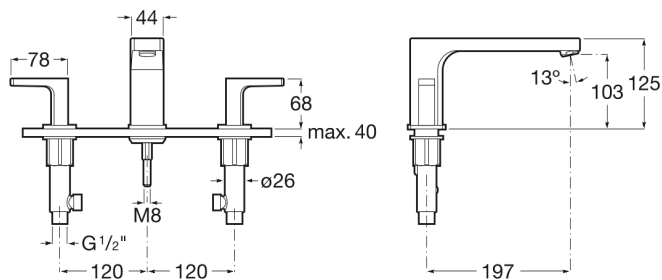

L90

Deck-mounted bath mixer with long spout

TECHNICAL DRAWINGS

FEATURES

- Aerator type: Integrated aerator
- Application place: Bathtub, Shower
- Faucet type: Twin-lever
- Finish: Chrome
- Flexible supply hoses included
- Installation type: Deck-mounted
- Long spout
- Type of cartridge: Ceramic