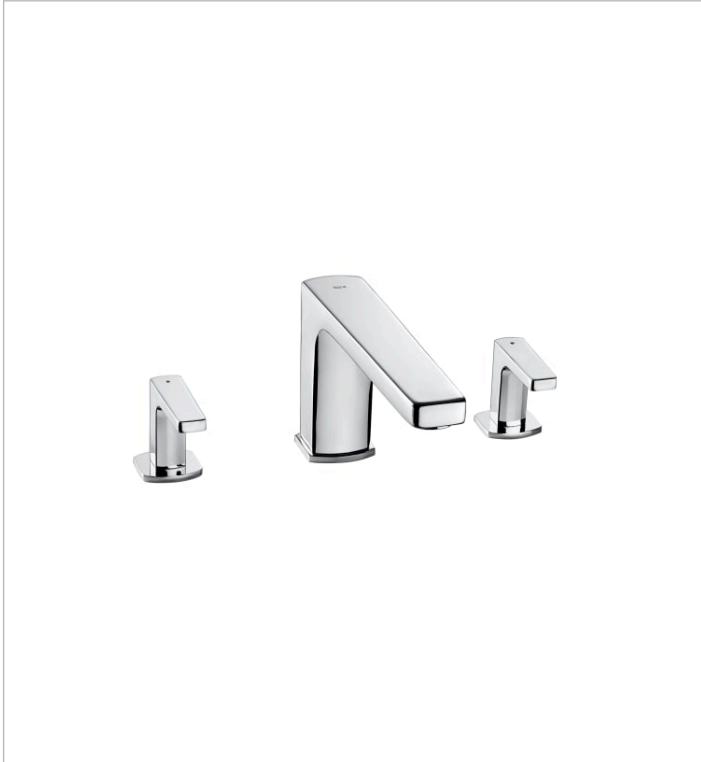

L90

Deck-mounted bath mixer with long spout

TECHNICAL DRAWINGS

FEATURES

- Aerator type: Integrated aerator
- Application place: Bathtub, Shower
- Faucet type: Twin-lever
- Flexible supply hoses included
- Installation type: Deck-mounted
- Long spout
- Type of cartridge: Ceramic

Evershine

L90

Committed to the perfection of a finish that leads us to a universe ruled by technology. A sequence of angles, straight lines and planes in a singular style proposal, specially recommended for those who love design inspired by urban life.