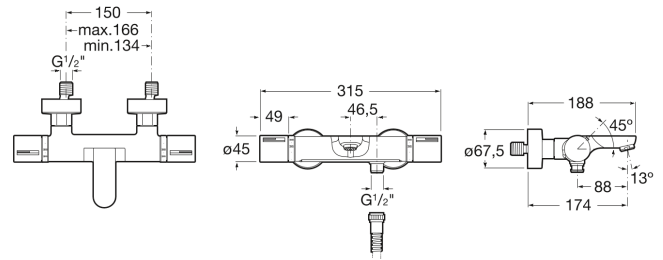

T-1000

**Thermostatic wall-mounted bath-shower mixer with diverter-flow regulator**

TECHNICAL DRAWINGS

**FEATURES**

Application place: Bathtub, Shower

Diverter-flow regulator

Faucet type: Thermostatic

Installation type: Wall-mounted

Maximum width between connections (mm): 166

Minimum width between connections (mm): 134

Temperature selection

Type of cartridge: Thermostatic

Water connection thread: 1/2"

Evershine

Quick reaction

SafeTouch