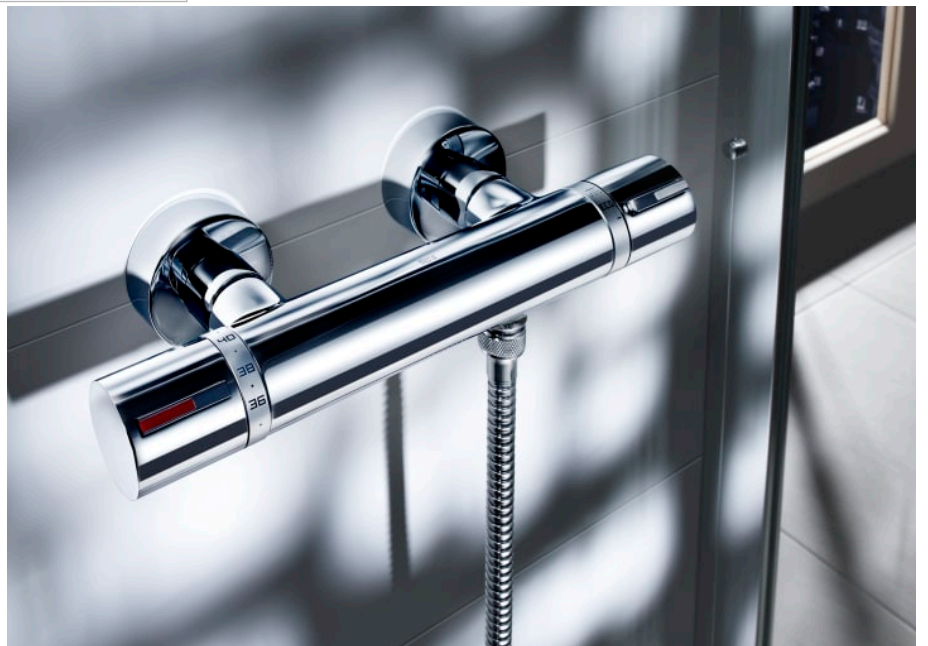

T-1000

Thermostatic wall-mounted shower mixer

TECHNICAL DRAWINGS

FEATURES

Application place: Shower

Faucet type: Thermostatic

Finish: Titanium Black

Installation type: Wall-mounted

Maximum width between connections (mm): 166

Minimum width between connections (mm): 134

Temperature selection

Type of cartridge: Thermostatic

Water connection thread: 1/2"

Evershine

Quick reaction

SafeTouch

Safety 38°

T-1000

The smart thermostatic for shower and bath-shower applications. Thermostatic faucets collection with fully up-to-date features and plain lines in high quality finishes.

INSTALLATION AND USER MANUALS