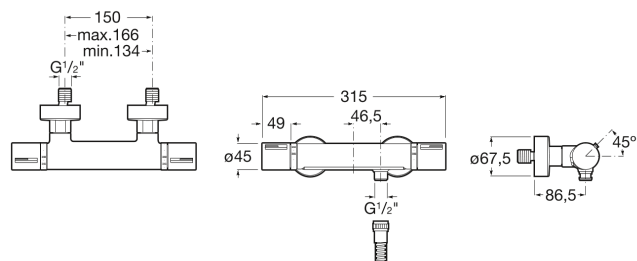

T-1000

Thermostatic wall-mounted shower mixer

TECHNICAL DRAWINGS

FEATURES

Application place: Shower

Faucet type: Thermostatic

Installation type: Wall-mounted

Maximum width between connections (mm): 166

Minimum width between connections (mm): 134

Temperature selection

Type of cartridge: Thermostatic

Water connection thread: 1/2"

Evershine

Quick reaction

SafeTouch

Safety 38°