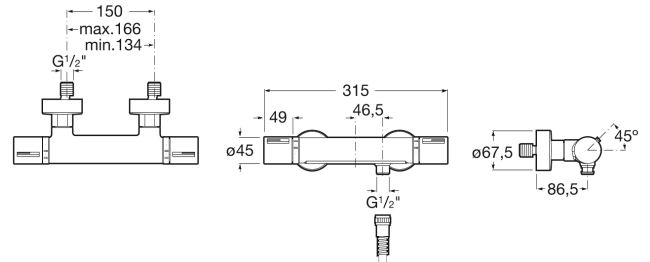

T-1000

Thermostatic wall-mounted shower mixer

TECHNICAL DRAWINGS

FEATURES

Application place: Shower

Faucet type: Thermostatic

Finish: Titanium Black

Installation type: Wall-mounted

Maximum width between connections (mm): 166

Minimum width between connections (mm): 134

Temperature selection

Type of cartridge: Thermostatic

Water connection thread: 1/2"

Evershine

Quick reaction

SafeTouch