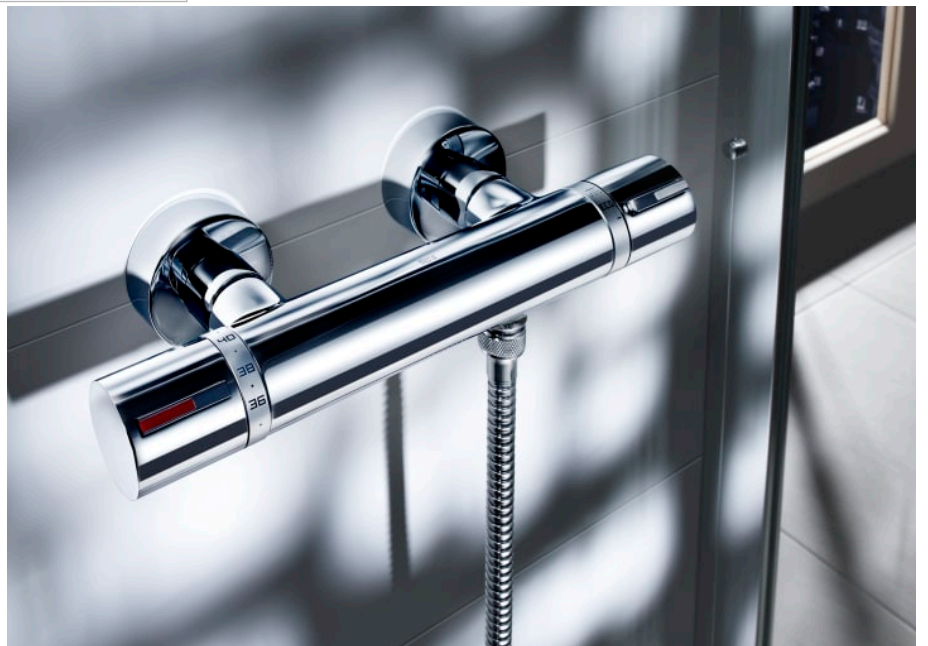

T-1000

Thermostatic wall-mounted shower mixer

TECHNICAL DRAWINGS

FEATURES

Application place: Shower

Faucet type: Thermostatic

Installation type: Wall-mounted

Maximum width between connections (mm): 166

Minimum width between connections (mm): 134

Temperature selection

Type of cartridge: Thermostatic

Water connection thread: 1/2"

Evershine

Quick reaction

SafeTouch

Safety 38°

T-1000

The smart thermostatic for shower and bath-shower applications. Thermostatic faucets collection with fully up-to-date features and plain lines in high quality finishes.

INSTALLATION AND USER MANUALS