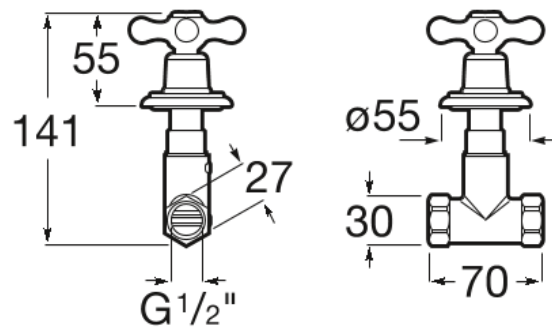

**CARMEN**

**Built-in 1/2" valve**

**TECHNICAL DRAWINGS**

**FEATURES**

Built-in 1/2" valve.

Installation type: Built-in

Water connection thread: 1/2"