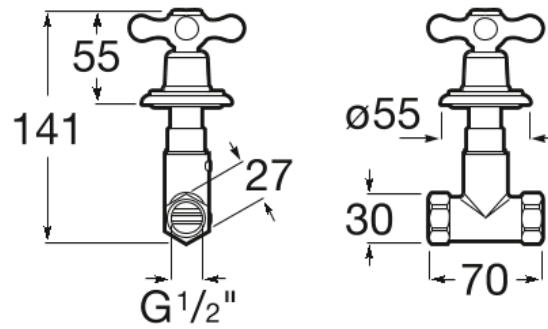

CARMEN

Built-in 1/2" valve

TECHNICAL DRAWINGS

FEATURES

Built-in 1/2" valve.

Installation type: Built-in

Water connection thread: 1/2"

Carmen