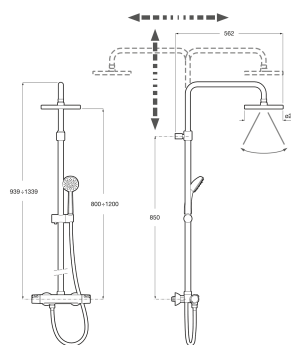

VICTORIA

Adjustable thermostatic shower column

TECHNICAL DRAWINGS

FEATURES

Faucet: Included

Finish: Chrome

Handshower: Included

Installation type: Wall-mounted

Minimum water pressure required (bar): 2

Mixer type: Thermostatic

Number of water outlets: 2

Shower flexible hose included

Shower head shape: Circular

Suitable for: Shower

Evershine

Shower head functions
Shower head functions: Rain