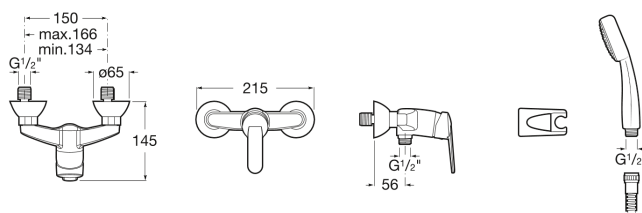

VICTORIA

Wall-mounted shower mixer with hand-shower, 1.50 m metal flexible shower hose and fixed wall bracket

TECHNICAL DRAWINGS

FEATURES

Wall-mounted shower mixer with hand-shower, 1.50 m metal flexible shower hose and fixed wall bracket.

Application place: Shower

Faucet type: Single-lever

Handle position: Top

Installation type: Wall-mounted

Evershine

SoftTurn

INCLUDES

Swivel bracket for hand-
shower