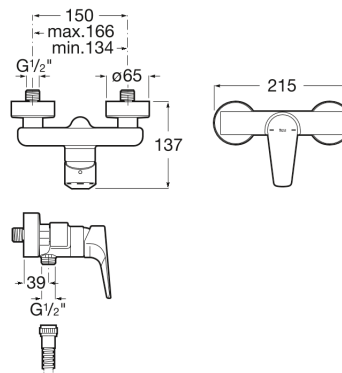

ATLAS

Wall-mounted shower mixer

TECHNICAL DRAWINGS

FEATURES

- Wall-mounted shower mixer.
- Application place: Shower
- Faucet type: Single-lever
- Finish: Chrome
- Handle position: Lateral
- Installation type: Wall-mounted
- Type of cartridge: Ceramic

Evershine

BOUGHT TOGETHER FREQUENTLY

Adaptable shelf

5B4961TP0

Atlas

This faucet collection, which stands out for its elegance and versatility, includes flow limiters to 5 litres per minute as well as the Cold Start technology that guarantee greater water and energy savings. Also, with the aim of providing more comfort, the shower mixer can be equipped with a clip-on shelf, allowing you to have your showering essentials close to hand.