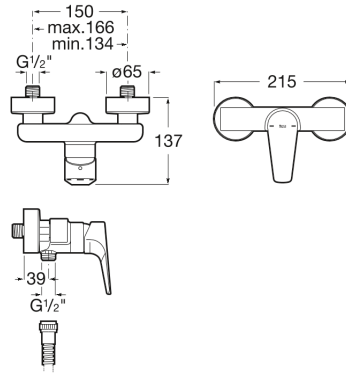

ATLAS

Wall-mounted shower mixer

TECHNICAL DRAWINGS

FEATURES

- Wall-mounted shower mixer.
- Application place: Shower
- Faucet type: Single-lever
- Handle position: Lateral
- Installation type: Wall-mounted
- Type of cartridge: Ceramic

## Atlas

This faucet collection, which stands out for its elegance and versatility, includes flow limiters to 5 litres per minute as well as the Cold Start technology that guarantee greater water and energy savings. Also, with the aim of providing more comfort, the shower mixer can be equipped with a clip-on shelf, allowing you to have your showering essentials close to hand.