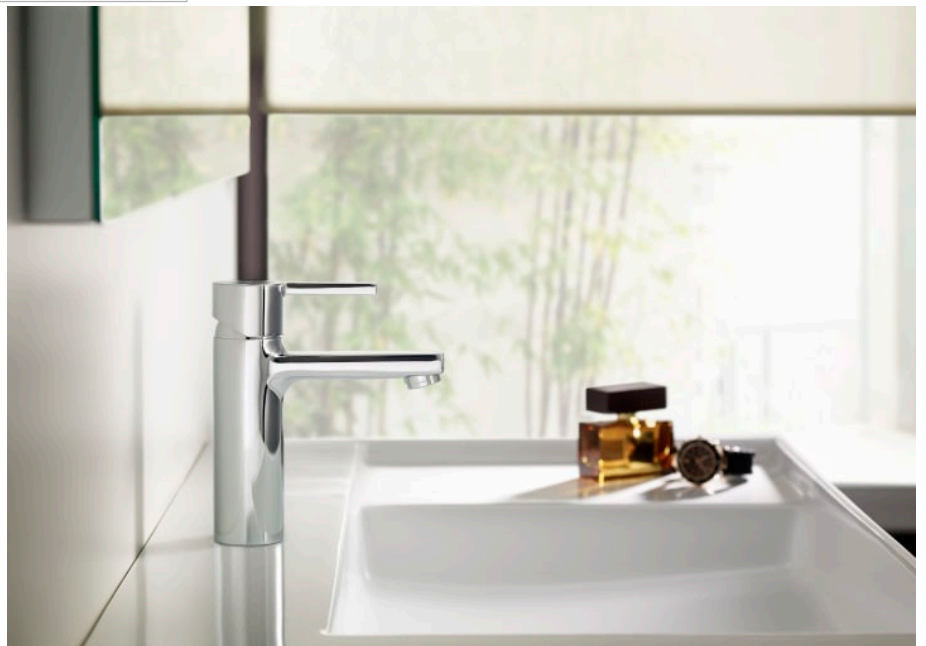

NAIA

Wall-mounted shower mixer

TECHNICAL DRAWINGS

FEATURES

Application place: Shower

Diverter: Manual

Faucet type: Single-lever

Handle position: Top

Installation type: Wall-mounted

Type of cartridge: Ceramic

Evershine

SoftTurn

Naia

Character and sophistication join in this collection of faucets with a minimalist design, born out of a perfect combination of cylindrical and square geometric shapes.