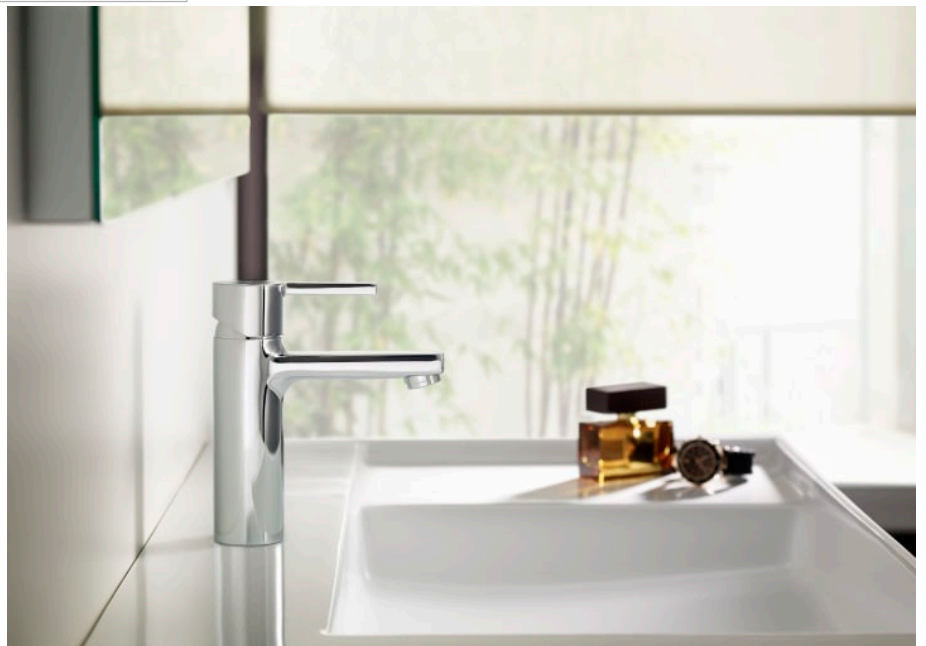

NAIA

Wall-mounted shower mixer

TECHNICAL DRAWINGS

FEATURES

- Application place: Shower
- Diverter: Manual
- Faucet type: Single-lever
- Finish: Chrome
- Handle position: Top
- Installation type: Wall-mounted
- Type of cartridge: Ceramic

Evershine

SoftTurn

Naia

Character and sophistication join in this collection of faucets with a minimalist design, born out of a perfect combination of cylindrical and square geometric shapes.

INSTALLATION AND USER MANUALS