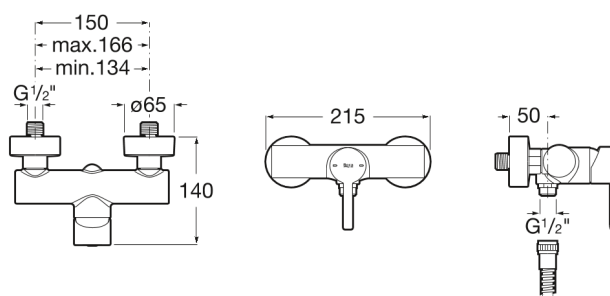

NAIA

Wall-mounted shower mixer

TECHNICAL DRAWINGS

FEATURES

- Application place: Shower
- Diverter: Manual
- Faucet type: Single-lever
- Finish: Chrome
- Handle position: Top
- Installation type: Wall-mounted
- Type of cartridge: Ceramic

Evershine

SoftTurn

Naia

Character and sophistication join in this collection of faucets with a minimalist design, born out of a perfect combination of cylindrical and square geometric shapes.

INSTALLATION AND USER MANUALS