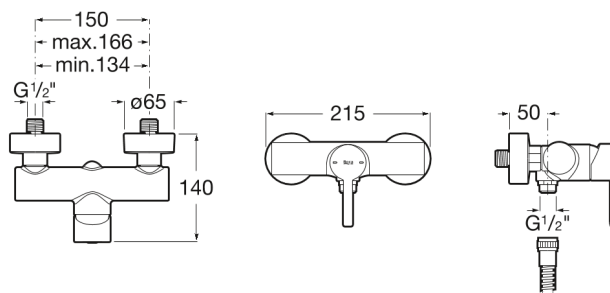

NAIA

Wall-mounted shower mixer

TECHNICAL DRAWINGS

FEATURES

Application place: Shower

Diverter: Manual

Faucet type: Single-lever

Handle position: Top

Installation type: Wall-mounted

Type of cartridge: Ceramic

Evershine

SoftTurn

Naia

Character and sophistication join in this collection of faucets with a minimalist design, born out of a perfect combination of cylindrical and square geometric shapes.