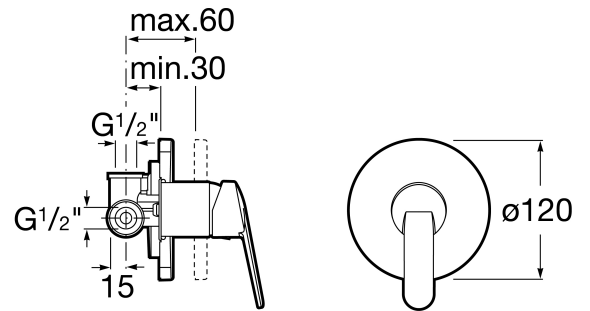

**VICTORIA**

**Built-in bath or shower mixer**

**TECHNICAL DRAWINGS**

**FEATURES**

- Application place: Shower
- Faucet type: Single-lever
- Finish: Chrome
- Handle position: Lateral
- Installation type: Built-in