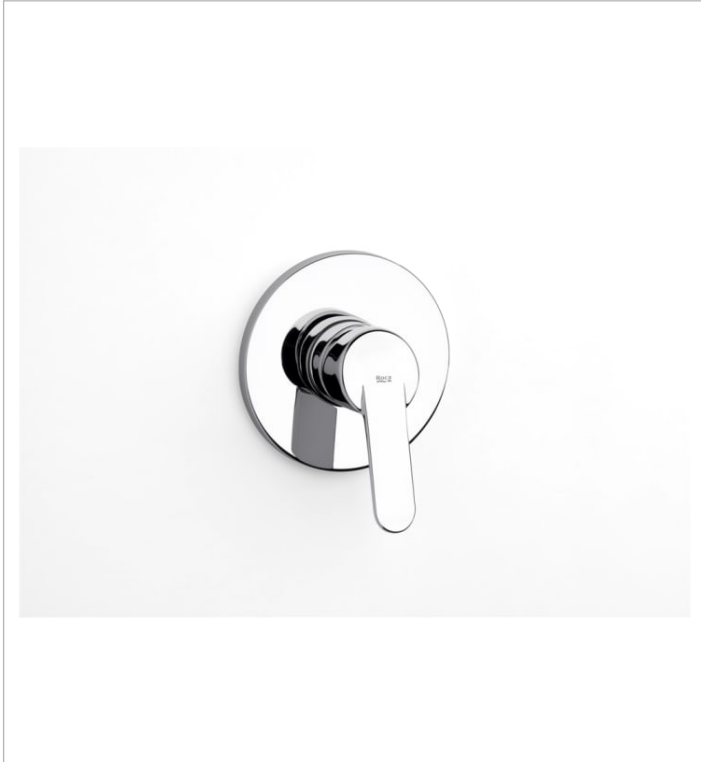

VICTORIA

Built-in bath or shower mixer

TECHNICAL DRAWINGS

FEATURES

Application place: Shower

Faucet type: Single-lever

Finish: Chrome

Handle position: Lateral

Installation type: Built-in

Evershine

SoftTurn

Victoria

A traditional response to classic atmospheres. Elegant and functional curves in an extensive collection of pieces that combine simplicity and versatility, offering the convenience of well-tried solutions.