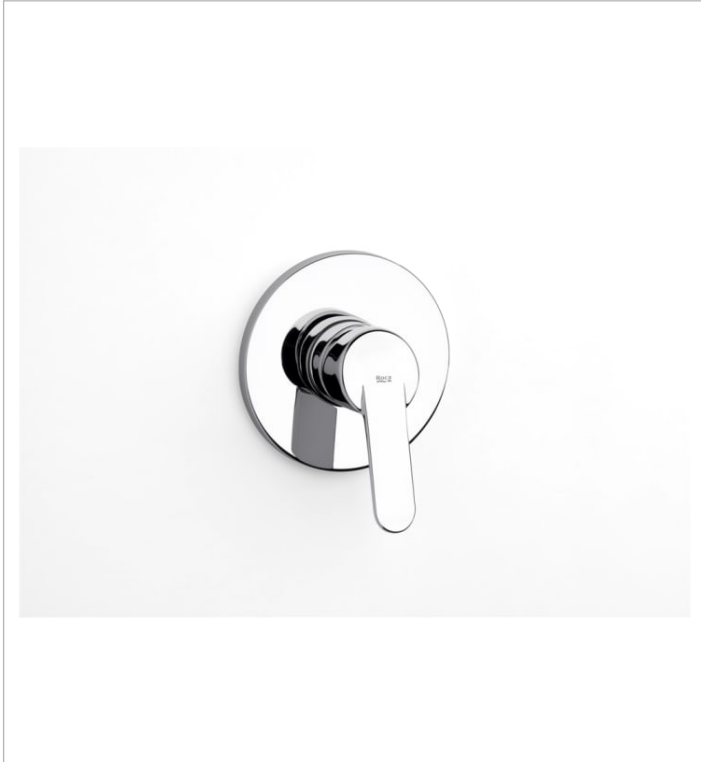

VICTORIA

Built-in bath or shower mixer

TECHNICAL DRAWINGS

FEATURES

- Application place: Shower
- Faucet type: Single-lever
- Handle position: Lateral
- Installation type: Built-in

Evershine

SoftTurn

Victoria

A traditional response to classic atmospheres. Elegant and functional curves in an extensive collection of pieces that combine simplicity and versatility, offering the convenience of well-tried solutions.