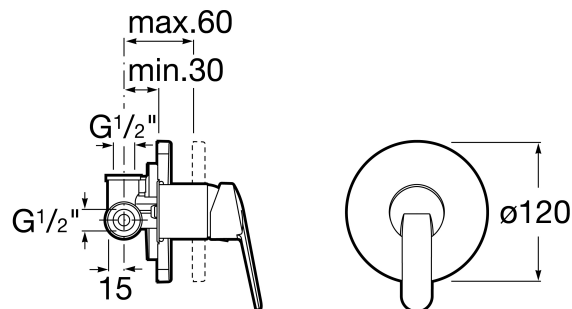

VICTORIA

Built-in bath or shower mixer

TECHNICAL DRAWINGS

FEATURES

- Application place: Shower
- Faucet type: Single-lever
- Handle position: Lateral
- Installation type: Built-in

Evershine

SoftTurn

Victoria