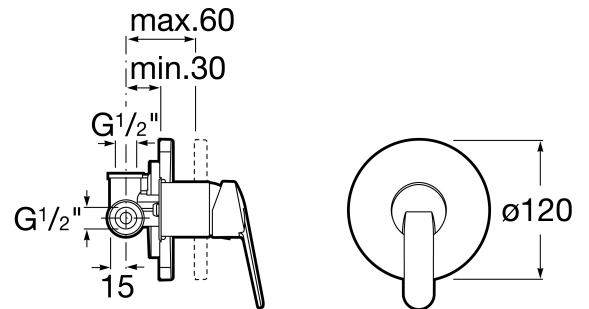

VICTORIA

Built-in bath or shower mixer

TECHNICAL DRAWINGS

FEATURES

Application place: Shower

Faucet type: Single-lever

Finish: Chrome

Handle position: Lateral