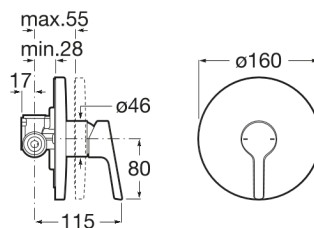

MALVA**Built-in 1 way mixer**

TECHNICAL DRAWINGS

**FEATURES**

Application place: Shower

Faucet type: Single-lever

Handle position: Top

Installation type: Built-in

Type of cartridge: Ceramic

SoftTurn

Malva

Round shapes and a slim cylindrical handle for a practical and ergonomic faucet collection. Thanks to a slight tilt of the spout, provides greater comfort of use.

INSTALLATION AND USER MANUALS