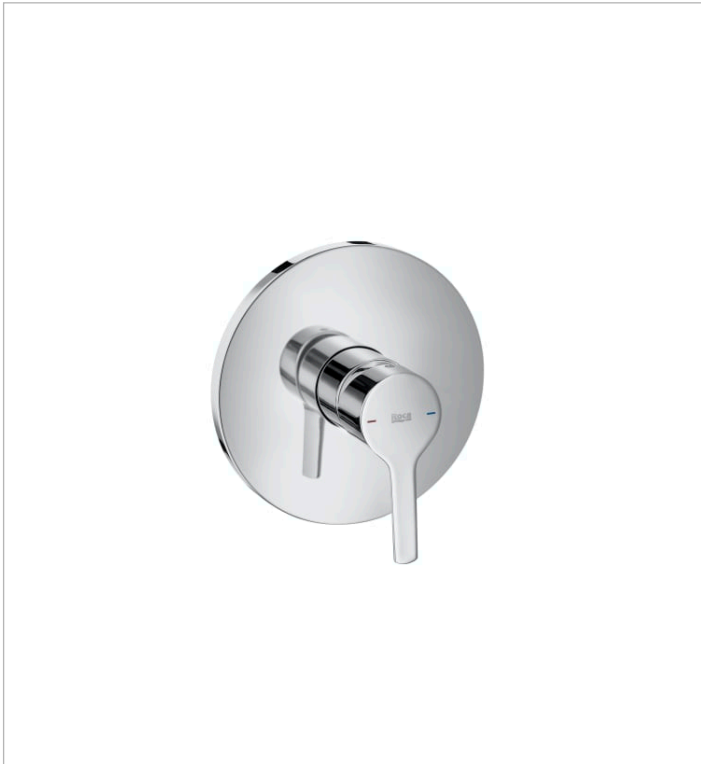

MALVA**Built-in 1 way mixer**

TECHNICAL DRAWINGS

**FEATURES**

Application place: Shower

Faucet type: Single-lever

Handle position: Top

Installation type: Built-in

Type of cartridge: Ceramic

SoftTurn

Malva

Round shapes and a slim cylindrical handle for a practical and ergonomic faucet collection. Thanks to a slight tilt of the spout, provides greater comfort of use.

INSTALLATION AND USER MANUALS