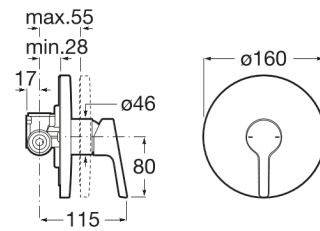

MALVA**Built-in 1 way mixer**

TECHNICAL DRAWINGS

**FEATURES**

Application place: Shower

Faucet type: Single-lever

Finish: Chrome

Handle position: Top

Installation type: Built-in

Type of cartridge: Ceramic

SoftTurn

Malva

Round shapes and a slim cylindrical handle for a practical and ergonomic faucet collection. Thanks to a slight tilt of the spout, provides greater comfort of use.