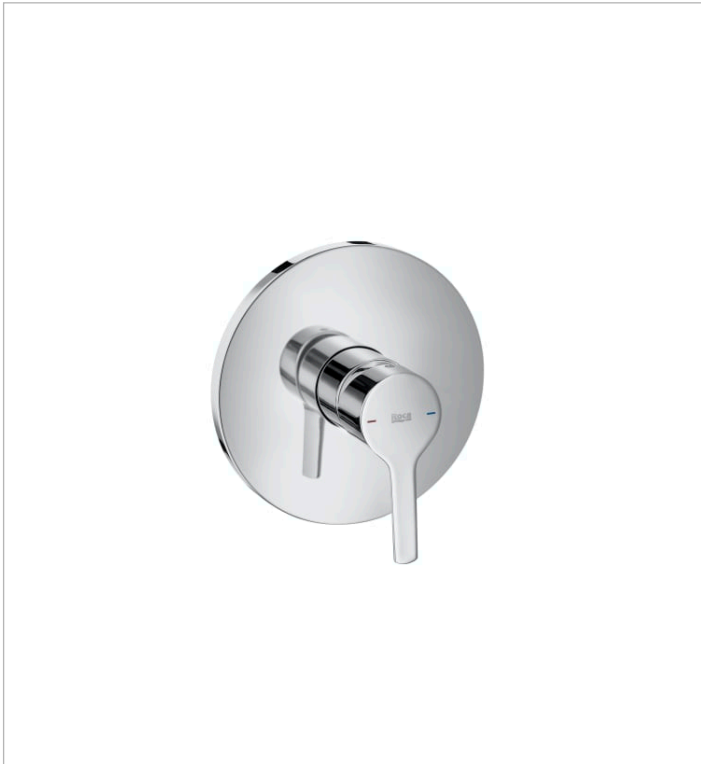

MALVA**Built-in 1 way mixer**

TECHNICAL DRAWINGS

**FEATURES**

Application place: Shower

Faucet type: Single-lever

Finish: Chrome

Handle position: Top

Installation type: Built-in

Type of cartridge: Ceramic

SoftTurn

Malva

Round shapes and a slim cylindrical handle for a practical and ergonomic faucet collection. Thanks to a slight tilt of the spout, provides greater comfort of use.