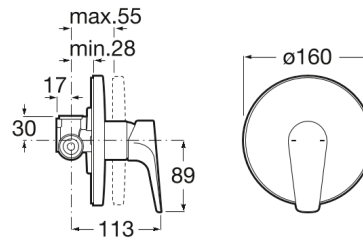

**ATLAS**

**Built-in bath or shower mixer**

**TECHNICAL DRAWINGS**

**FEATURES**

Application place: Shower

Faucet type: Single-lever

Handle position: Lateral

Installation type: Built-in

## Atlas

This faucet collection, which stands out for its elegance and versatility, includes flow limiters to 5 litres per minute as well as the Cold Start technology that guarantee greater water and energy savings. Also, with the aim of providing more comfort, the shower mixer can be equipped with a clip-on shelf, allowing you to have your showering essentials close to hand.