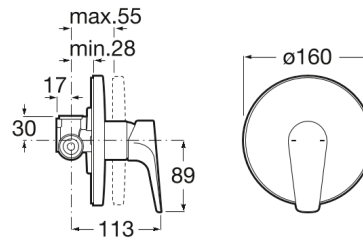

ATLAS

Built-in bath or shower mixer

TECHNICAL DRAWINGS

FEATURES

Application place: Shower

Faucet type: Single-lever

Finish: Chrome

Handle position: Lateral

Installation type: Built-in

Type of cartridge: Ceramic

Evershine

Atlas

This faucet collection, which stands out for its elegance and versatility, includes flow limiters to 5 litres per minute as well as the Cold Start technology that guarantee greater water and energy savings. Also, with the aim of providing more comfort, the shower mixer can be equipped with a clip-on shelf, allowing you to have your showering essentials close to hand.