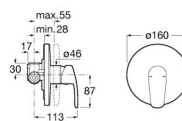

MONODIN

Built-in shower mixer (1 way). Includes built-in body

TECHNICAL DRAWINGS

FEATURES

Built-in shower mixer (1 way). Includes built-in body.

Application place: Shower

Faucet type: Single-lever

Handle position: Lateral