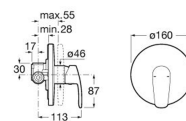

**MONODIN**

**Built-in shower mixer (1 way). Includes built-in body**

**TECHNICAL DRAWINGS**

**FEATURES**

Built-in shower mixer (1 way). Includes built-in body.

Application place: Shower

Faucet type: Single-lever

Finish: Chrome

Handle position: Lateral

Installation type: Built-in

Evershine