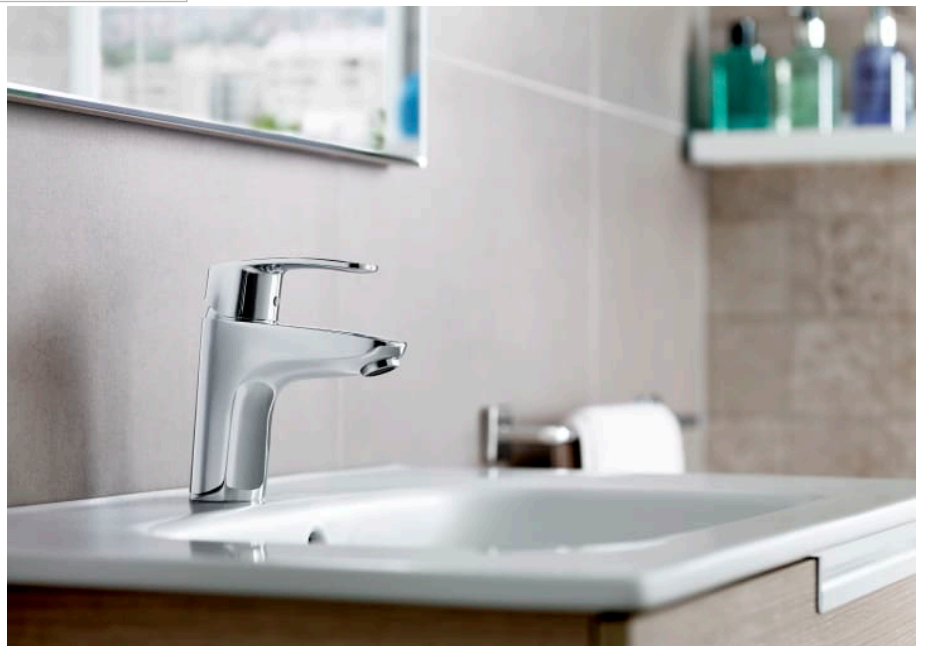

MONODIN

Built-in shower mixer (1 way). Includes built-in body

TECHNICAL DRAWINGS

FEATURES

Built-in shower mixer (1 way). Includes built-in body.

Application place: Shower

Faucet type: Single-lever

Handle position: Lateral

Installation type: Built-in

Evershine

Monodin

Soft curves and rounded shapes define this collection that stands out for its simplicity and elegance. The basin brassware of this collection are part of the innovative Roca mixers with Cold Start technology for greater energy savings.