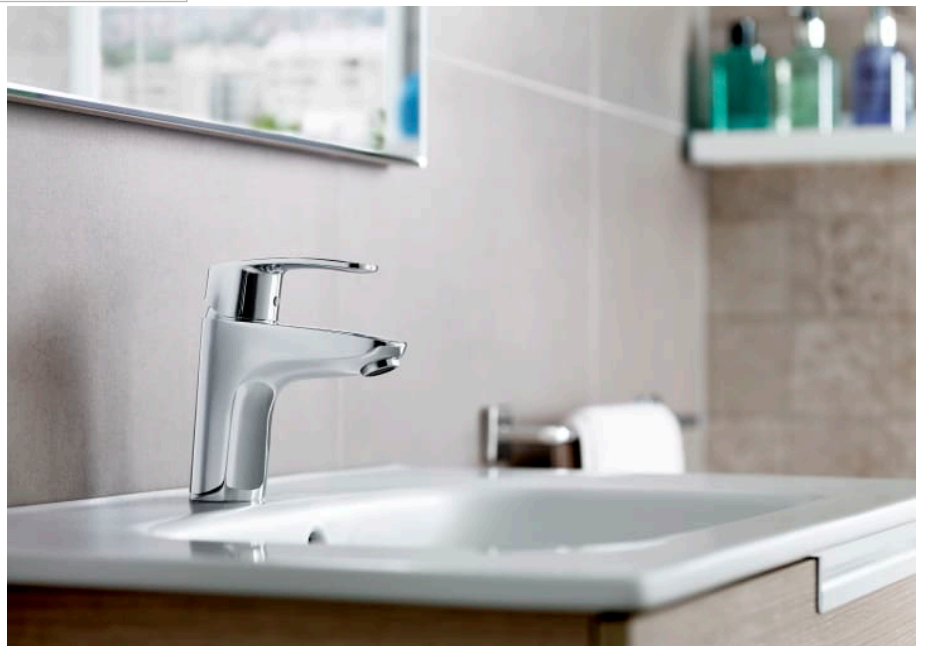

**MONODIN**

**Built-in shower mixer (1 way). Includes built-in body**

**TECHNICAL DRAWINGS**

**FEATURES**

Built-in shower mixer (1 way). Includes built-in body.

Application place: Shower

Faucet type: Single-lever

Finish: Chrome

Handle position: Lateral

Installation type: Built-in

Evershine

## Monodin

Soft curves and rounded shapes define this collection that stands out for its simplicity and elegance. The basin brassware of this collection are part of the innovative Roca mixers with Cold Start technology for greater energy savings.