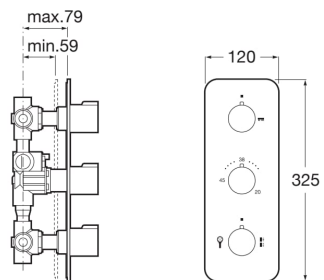

PUZZLE

Thermostatic built-in shower mixer with 3 way diverter

TECHNICAL DRAWINGS

FEATURES

Application place: Bathtub, Shower

Diverter-flow regulator

Faucet type: Thermostatic

Finish: Stainless steel

Installation type: Built-in

NumberOfWaterInlets: 2

Temperature selection

Type of cartridge: Thermostatic

Puzzle

This collection comes along with everything you need to create your customized hydromassage shower space.