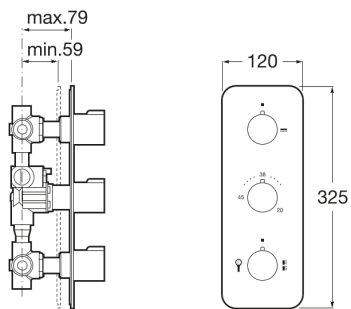

PUZZLE

Thermostatic built-in shower mixer with 3 way diverter

TECHNICAL DRAWINGS

FEATURES

Application place: Bathtub, Shower

Diverter-flow regulator

Faucet type: Thermostatic

Finish: Stainless steel

Installation type: Built-in

NumberOfWaterInlets: 2

Temperature selection

Type of cartridge: Thermostatic

Evershine

Quick reaction

SafeTouch

Puzzle