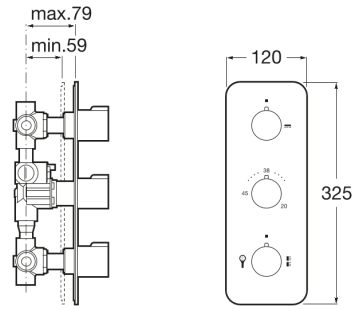

PUZZLE

Thermostatic built-in shower mixer with 4 way diverter

TECHNICAL DRAWINGS

FEATURES

- Application place: Shower
- Diverter-flow regulator
- Faucet type: Thermostatic
- Finish: Stainless steel
- Installation type: Built-in
- NumberOfWaterInlets: 2
- Temperature selection
- Type of cartridge: Thermostatic