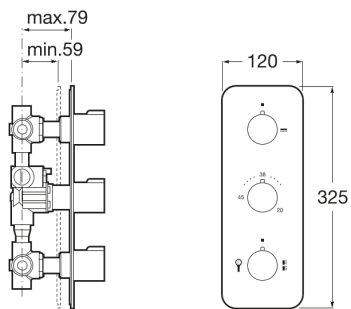

PUZZLE

Thermostatic built-in shower mixer with 4 way diverter

TECHNICAL DRAWINGS

FEATURES

- Application place: Shower
- Diverter-flow regulator
- Faucet type: Thermostatic
- Finish: Stainless steel
- Installation type: Built-in
- NumberOfWaterInlets: 2
- Temperature selection
- Type of cartridge: Thermostatic