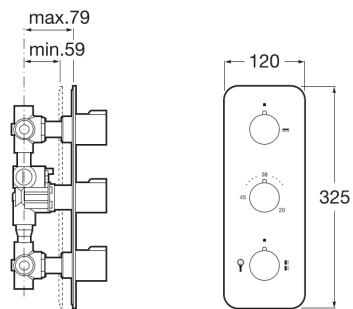

PUZZLE

Thermostatic built-in shower mixer with 4 way diverter

TECHNICAL DRAWINGS

FEATURES

Application place: Shower

Diverter-flow regulator

Faucet type: Thermostatic

Installation type: Built-in

NumberOfWaterInlets: 2

Temperature selection

Type of cartridge: Thermostatic

Evershine

Quick reaction

SafeTouch

Puzzle

This collection comes along with everything you need to create your customized hydromassage shower space.