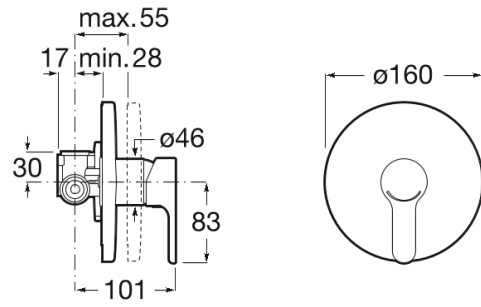

L20

**Built-in bath or shower mixer**

## TECHNICAL DRAWINGS

**FEATURES**

Application place: Shower

Faucet type: Single-lever

Handle position: Lateral

Installation type: Built-in