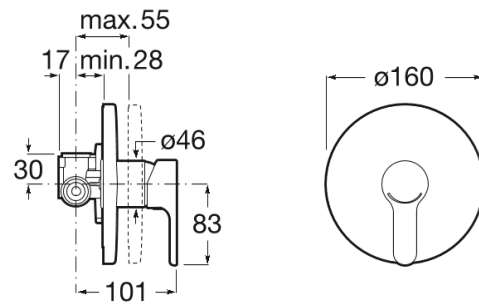

L20

Built-in bath or shower mixer

TECHNICAL DRAWINGS

FEATURES

Application place: Shower

Faucet type: Single-lever

Finish: Chrome

Handle position: Lateral