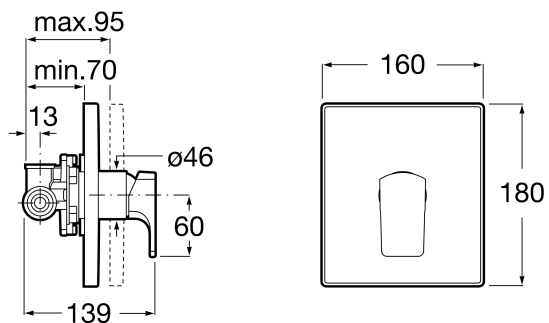

Built-in 1/2" shower mixer (1 way)

TECHNICAL DRAWINGS

FEATURES

Built-in 1/2" shower mixer (1 way). To be completed with RocaBox A525869403.

Application place: Bathtub, Shower

Faucet type: Single-lever

Finish: Chrome

Handle position: Lateral

Installation type: Built-in

Evershine

BOUGHT TOGETHER FREQUENTLY

Universal RocaBox for
built-in installations.

525869403

INSTALLATION AND USER MANUALS

[Installation Handbook](#)