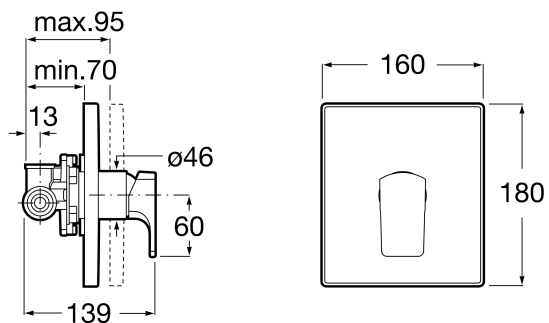

Built-in 1/2" shower mixer (1 way)

TECHNICAL DRAWINGS

FEATURES

Built-in 1/2" shower mixer (1 way). To be completed with RocaBox A525869403.

Application place: Bathtub, Shower

Faucet type: Single-lever

Handle position: Lateral