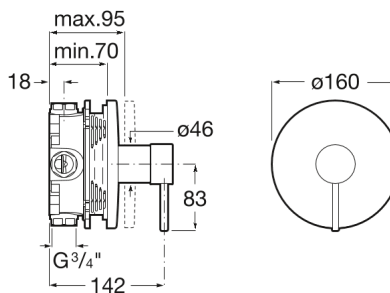

LANTA

1/2" built-in bath or shower mixer. To completed with RocaBox A525869403

TECHNICAL DRAWINGS

FEATURES

Application place: Bathtub, Shower

Faucet type: Single-lever

Handle position: Lateral

Installation type: Built-in

Type of cartridge: Ceramic

Evershine

BOUGHT TOGETHER FREQUENTLY

Universal RocaBox for
built-in installations.

525869403

Lanta

With a design based on connecting cylindrical elements, Lanta is a collection with pure and slim lines and a perfect balance between body, spout and lever that provides solidity to the faucets and results in a neutral geometry which can be combined perfectly with rectangular, cylindrical or organically shaped sanitary ware.