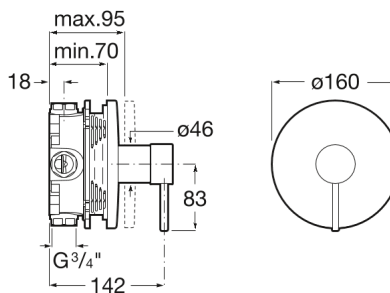

LANTA

1/2" built-in bath or shower mixer. To completed with RocaBox A525869403

TECHNICAL DRAWINGS

FEATURES

Application place: Bathtub, Shower

Faucet type: Single-lever

Finish: Chrome

Handle position: Lateral

Installation type: Built-in

Type of cartridge: Ceramic

Evershine

BOUGHT TOGETHER FREQUENTLY

Universal RocaBox for  
built-in installations.

525869403

## Lanta

With a design based on connecting cylindrical elements, Lanta is a collection with pure and slim lines and a perfect balance between body, spout and lever that provides solidity to the faucets and results in a neutral geometry which can be combined perfectly with rectangular, cylindrical or organically shaped sanitary ware.