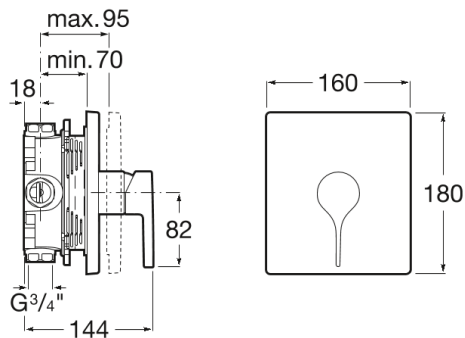

INSIGNIA

Built-in bath or shower mixer. To complete with RocaBox 525869403

TECHNICAL DRAWINGS

FEATURES

- Application place: Shower
- Faucet type: Single-lever
- Installation type: Built-in
- Type of cartridge: Ceramic

Evershine

SoftTurn

BOUGHT TOGETHER FREQUENTLY

Universal RocaBox for
built-in installations.

525869403

Insignia

With soft outlines and an extraordinary elegance and personality, its slim side handle makes the difference in a modern single-lever faucet ideal for bathrooms with a clear urban character.