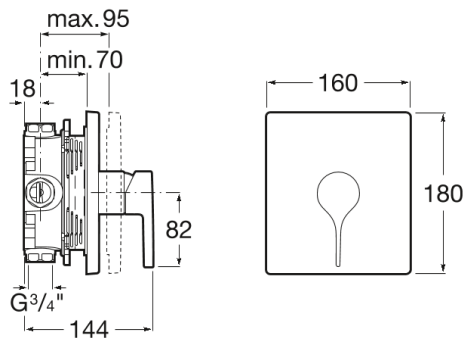

INSIGNIA

Built-in bath or shower mixer. To complete with RocaBox 525869403

TECHNICAL DRAWINGS

FEATURES

- Application place: Shower
- Faucet type: Single-lever
- Finish: Chrome
- Installation type: Built-in
- Type of cartridge: Ceramic

Evershine

SoftTurn

BOUGHT TOGETHER FREQUENTLY

Universal RocaBox for
built-in installations.

525869403

Insignia

With soft outlines and an extraordinary elegance and personality, its slim side handle makes the difference in a modern single-lever faucet ideal for bathrooms with a clear urban character.