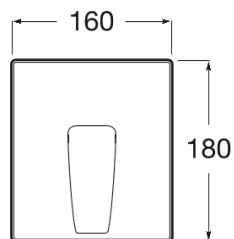

FEATURES

Application place: Bathtub, Shower

Faucet type: Single-lever

Finish: Chrome

Handle position: Lateral

Installation type: Built-in

THESIS

1/2" built-in bath or shower mixer. To completed with RocaBox A525869403

TECHNICAL DRAWINGS

Evershine