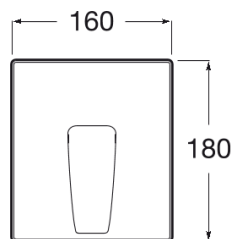

FEATURES

Application place: Bathtub, Shower

Faucet type: Single-lever

Handle position: Lateral

Installation type: Built-in

THESIS

1/2" built-in bath or shower mixer. To completed with RocaBox A525869403

TECHNICAL DRAWINGS

Evershine