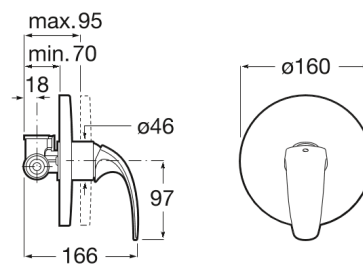

M2

**1/2" built-in shower mixer with automatic diverter. To completed with RocaBox A525869403**

TECHNICAL DRAWINGS

**FEATURES**

- Application place: Shower
- Faucet type: Single-lever
- Handle position: Lateral
- Installation type: Built-in