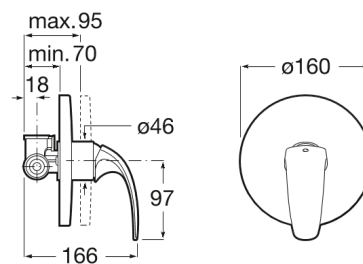

M2

1/2" built-in shower mixer with automatic diverter. To completed with RocaBox A525869403

TECHNICAL DRAWINGS

FEATURES

- Application place: Shower
- Faucet type: Single-lever
- Finish: Chrome
- Handle position: Lateral
- Installation type: Built-in

Evershine

SoftTurn

BOUGHT TOGETHER FREQUENTLY

Universal RocaBox for
built-in installations.

525869403

M2

With its gentle and stylish curves, This collection epitomises the latest in functionality. Its timeless design is the perfect choice for the most modern of bathroom layouts. This series serves to prove that stylishness and functionality can live together in perfect harmony.