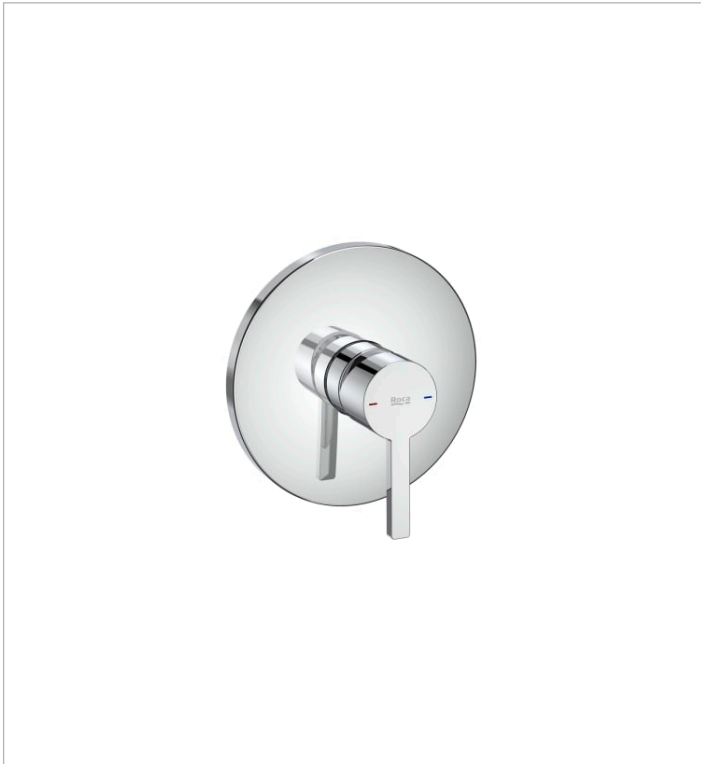

NAIA

Built-in shower mixer. To completed with RocaBox A525869403

TECHNICAL DRAWINGS

FEATURES

- Application place: Shower
- Faucet type: Single-lever
- Finish: Chrome
- Handle position: Lateral
- Installation type: Built-in
- Type of cartridge: Ceramic

Evershine

SoftTurn

BOUGHT TOGETHER FREQUENTLY

Universal RocaBox for
built-in installations.

525869403

Naia

Character and sophistication join in this collection of faucets with a minimalist design, born out of a perfect combination of cylindrical and square geometric shapes.