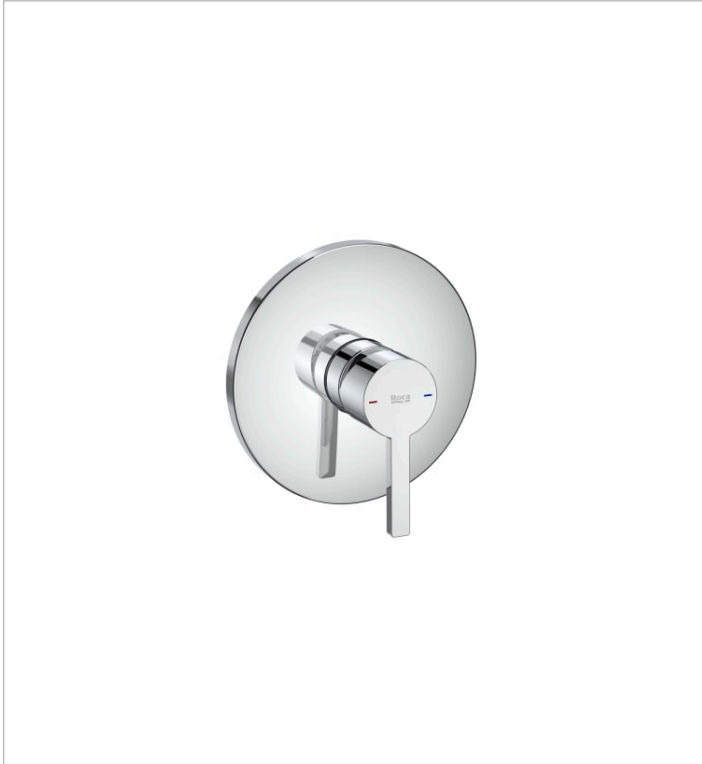

NAIA

Built-in shower mixer. To completed with RocaBox A525869403

TECHNICAL DRAWINGS

FEATURES

- Application place: Shower
- Faucet type: Single-lever
- Finish: Chrome
- Handle position: Lateral
- Installation type: Built-in
- Type of cartridge: Ceramic

Evershine

SoftTurn

BOUGHT TOGETHER FREQUENTLY

Universal RocaBox for
built-in installations.

525869403

Naia

Character and sophistication join in this collection of faucets with a minimalist design, born out of a perfect combination of cylindrical and square geometric shapes.