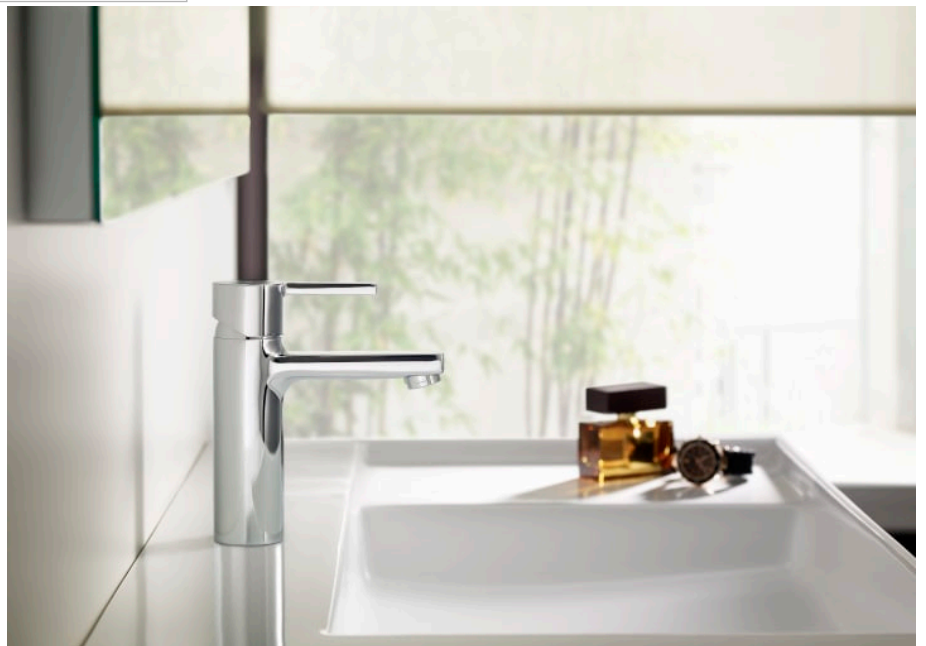

NAIA

Built-in shower mixer. To completed with RocaBox A525869403

TECHNICAL DRAWINGS

FEATURES

- Application place: Shower
- Faucet type: Single-lever
- Finish: Chrome
- Handle position: Lateral
- Installation type: Built-in
- Type of cartridge: Ceramic

Evershine

SoftTurn

BOUGHT TOGETHER FREQUENTLY

Universal RocaBox for
built-in installations.

525869403

Naia

Character and sophistication join in this collection of faucets with a minimalist design, born out of a perfect combination of cylindrical and square geometric shapes.