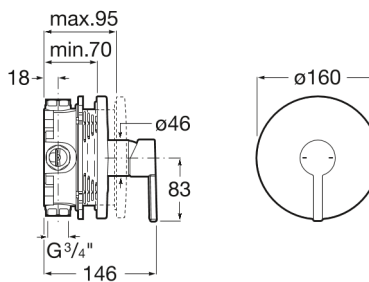

NAIA

Built-in shower mixer. To completed with RocaBox A525869403

TECHNICAL DRAWINGS

FEATURES

- Application place: Shower
- Faucet type: Single-lever
- Finish: Chrome
- Handle position: Lateral
- Installation type: Built-in
- Type of cartridge: Ceramic