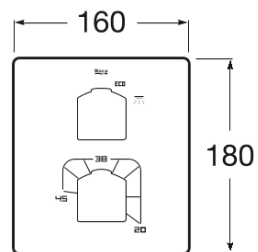

L90

Built-in thermostatic bath or shower mixer. To completed with RocaBox 525869403

TECHNICAL DRAWINGS

FEATURES

Application place: Bathtub, Shower

Finish: Chrome

Installation type: Built-in

NumberOfWaterInlets: 2