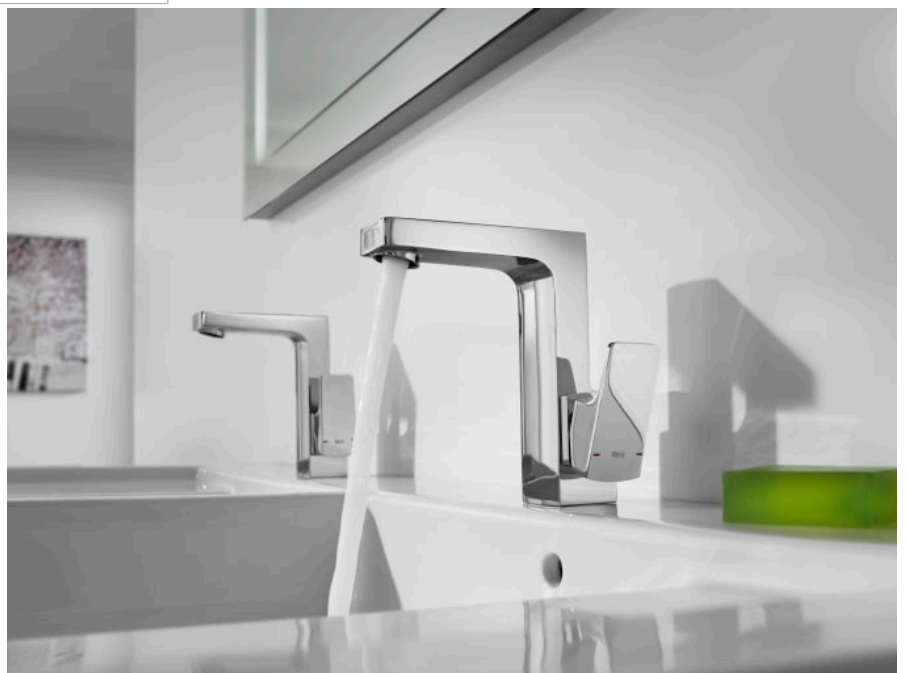

INSTALLATION AND USER MANUALS

↓ [Installation Handbook](#)

↓ [Installation Handbook](#)