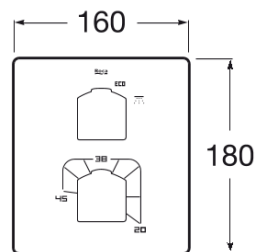

L90

Built-in thermostatic bath or shower mixer. To completed with RocaBox 525869403

TECHNICAL DRAWINGS

FEATURES

Application place: Bathtub, Shower

Installation type: Built-in

NumberOfWaterInlets: 2

Temperature selection

Type of cartridge: Thermostatic

Evershine

BOUGHT TOGETHER FREQUENTLY

Universal RocaBox for
built-in installations.

525869403

L90

Committed to the perfection of a finish that leads us to a universe ruled by technology. A sequence of angles, straight lines and planes in a singular style proposal, specially recommended for those who love design inspired by urban life.