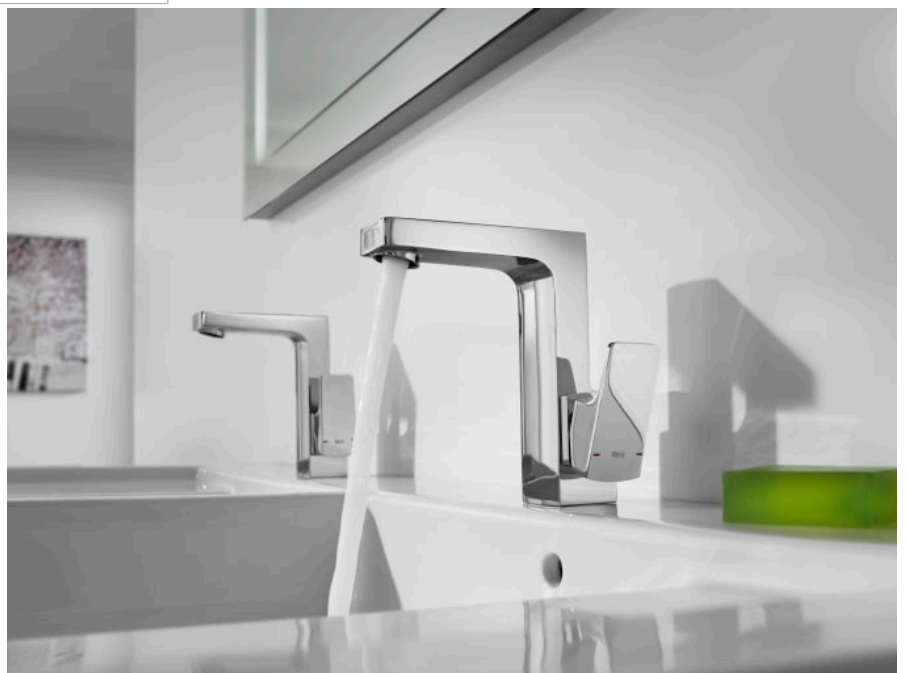

L90

Built-in thermostatic bath or shower mixer. To completed with RocaBox 525869403

TECHNICAL DRAWINGS

FEATURES

Application place: Bathtub, Shower

Finish: Chrome

Installation type: Built-in

NumberOfWaterInlets: 2

## L90

Committed to the perfection of a finish that leads us to a universe ruled by technology. A sequence of angles, straight lines and planes in a singular style proposal, specially recommended for those who love design inspired by urban life.