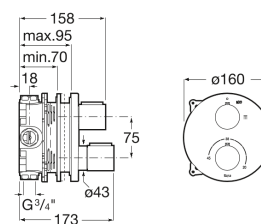

T-1000

Built-in thermostatic bath or shower mixer. To completed with RocaBox A525869403

TECHNICAL DRAWINGS

FEATURES

Application place: Bathtub, Shower

Faucet type: Thermostatic

Installation type: Built-in

Temperature selection

Type of cartridge: Thermostatic

Evershine

Quick reaction

Safety 38°

BOUGHT TOGETHER FREQUENTLY

Universal RocaBox for
built-in installations.

525869403

T-1000