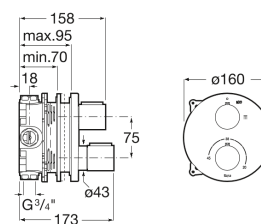

T-1000

Built-in thermostatic bath or shower mixer. To completed with RocaBox A525869403

TECHNICAL DRAWINGS

FEATURES

Application place: Bathtub, Shower

Faucet type: Thermostatic

Finish: Titanium Black

Installation type: Built-in

Temperature selection

Type of cartridge: Thermostatic

Evershine

Quick reaction

Safety 38°

BOUGHT TOGETHER FREQUENTLY

Universal RocaBox for
built-in installations.

525869403