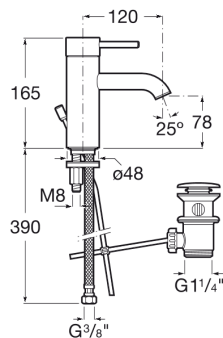

LANTA

Basin mixer with aerator and pop-up waste,  
Cold Start

TECHNICAL DRAWINGS

FEATURES

- Application place: Basin
- Cold water position in the center
- Faucet type: Single-lever
- Finish: Chrome
- Handle position: Top
- Installation type: Deck-mounted
- Pop-up waste
- Sustainable product
- Type of cartridge: Ceramic
- Waste type: Pop-up waste

## Lanta

With a design based on connecting cylindrical elements, Lanta is a collection with pure and slim lines and a perfect balance between body, spout and lever that provides solidity to the faucets and results in a neutral geometry which can be combined perfectly with rectangular, cylindrical or organically shaped sanitary ware.