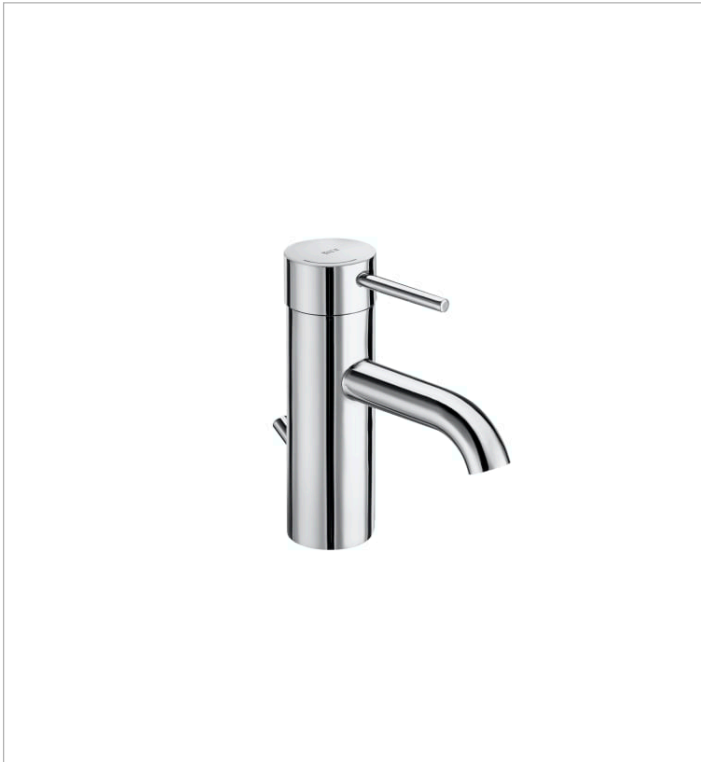

LANTA

Basin mixer with aerator and pop-up waste,  
Cold Start

TECHNICAL DRAWINGS

FEATURES

- Application place: Basin
- Cold water position in the center
- Faucet type: Single-lever
- Handle position: Top
- Installation type: Deck-mounted
- Pop-up waste
- Sustainable product
- Type of cartridge: Ceramic
- Waste type: Pop-up waste

Evershine

SoftTurn

## Lanta

With a design based on connecting cylindrical elements, Lanta is a collection with pure and slim lines and a perfect balance between body, spout and lever that provides solidity to the faucets and results in a neutral geometry which can be combined perfectly with rectangular, cylindrical or organically shaped sanitary ware.