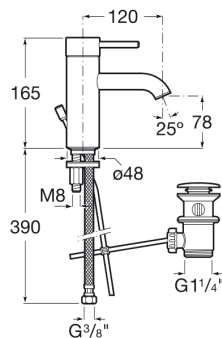

LANTA

Basin mixer with aerator and pop-up waste,  
Cold Start

TECHNICAL DRAWINGS

FEATURES

- Application place: Basin
- Cold water position in the center
- Faucet type: Single-lever
- Handle position: Top
- Installation type: Deck-mounted
- Pop-up waste
- Sustainable product
- Type of cartridge: Ceramic
- Waste type: Pop-up waste

## Lanta

With a design based on connecting cylindrical elements, Lanta is a collection with pure and slim lines and a perfect balance between body, spout and lever that provides solidity to the faucets and results in a neutral geometry which can be combined perfectly with rectangular, cylindrical or organically shaped sanitary ware.