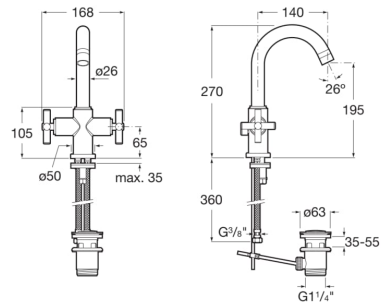

LOFT

Twin-lever basin mixer with pop-up waste. L-Size

TECHNICAL DRAWINGS

FEATURES

Twin-lever basin mixer with pop-up waste and flexible supply hoses. L-Size.

Aerator type: Integrated aerator

Application place: Basin

Faucet type: Twin-lever

Finish: Chrome

Flexible supply hoses included

Installation type: Deck-mounted

Pop-up waste

Twin lever control: 1/2 Turn

Loft

The avant-garde design and the technology blend together to create strong and high-quality elements. This design is a timeless, singular and unalterable style proposal with a refined finish and the originality of its contours fill every space with elegance, precision and distinction.