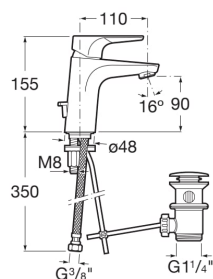

ATLAS

Basin mixer with pop-up waste. Cold Start. S-Size

TECHNICAL DRAWINGS

FEATURES

Basin mixer with pop-up waste and flexible supply hoses. Cold Start. S-Size.

- Aerator type: Integrated aerator
- Application place: Basin
- Cold water position in the center
- Faucet type: Single-lever
- Finish: Chrome
- Flexible supply hoses included
- Flow rate (l/min - 3 bar): 5
- Handle position: Top
- Installation type: Deck-mounted
- Pop-up waste
- Type of cartridge: Ceramic
- Waste type: Pop-up waste
- Water and energy saving
- Water connection thread: 3/8"

Atlas

This faucet collection, which stands out for its elegance and versatility, includes flow limiters to 5 litres per minute as well as the Cold Start technology that guarantee greater water and energy savings. Also, with the aim of providing more comfort, the shower mixer can be equipped with a clip-on shelf, allowing you to have your showering essentials close to hand.