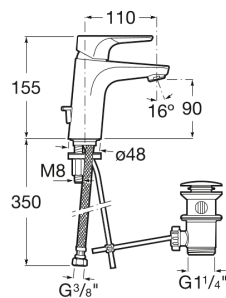

ATLAS

Basin mixer with pop-up waste. Cold Start. S-Size

TECHNICAL DRAWINGS

FEATURES

Basin mixer with pop-up waste and flexible supply hoses. Cold Start. S-Size.

Aerator type: Integrated aerator

Application place: Basin

Cold water position in the center

Faucet type: Single-lever

Flexible supply hoses included

Flow rate (l/min - 3 bar): 5

Handle position: Top

Installation type: Deck-mounted

Pop-up waste

Type of cartridge: Ceramic

Waste type: Pop-up waste

Water and energy saving

Water connection thread: 3/8"

Evershine

SoftTurn

Atlas

This faucet collection, which stands out for its elegance and versatility, includes flow limiters to 5 litres per minute as well as the Cold Start technology that guarantee greater water and energy savings. Also, with the aim of providing more comfort, the shower mixer can be equipped with a clip-on shelf, allowing you to have your showering essentials close to hand.