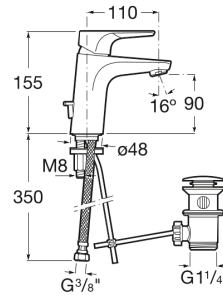

ATLAS

Basin mixer with pop-up waste. Cold Start. S-Size

TECHNICAL DRAWINGS

FEATURES

Basin mixer with pop-up waste and flexible supply hoses. Cold Start. S-Size.

Aerator type: Integrated aerator

Application place: Basin

Cold water position in the center

Faucet type: Single-lever

Finish: Chrome

Flexible supply hoses included

Flow rate (l/min - 3 bar): 5

Handle position: Top

Installation type: Deck-mounted

Pop-up waste

Type of cartridge: Ceramic

Waste type: Pop-up waste

Water and energy saving

Water connection thread: 3/8"

Evershine

SoftTurn

## Atlas

This faucet collection, which stands out for its elegance and versatility, includes flow limiters to 5 litres per minute as well as the Cold Start technology that guarantee greater water and energy savings. Also, with the aim of providing more comfort, the shower mixer can be equipped with a clip-on shelf, allowing you to have your showering essentials close to hand.