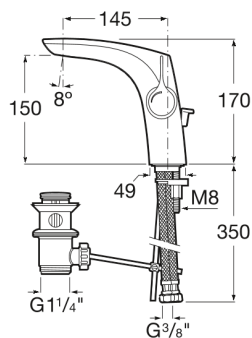

INSIGNIA

Basin mixer with pop-up waste. Cold Start. M-Size

TECHNICAL DRAWINGS

FEATURES

Basin mixer with pop-up waste and flexible supply hoses. Cold Start. M-Size

Annual energy consumption (kWh/p.a.): 334.68

Application place: Basin

Cold water position in the center

Faucet type: Single-lever

Finish: Chrome

Flexible supply hoses included

Flow rate (l/min - 3 bar): 5

Handle position: Lateral

Installation type: Deck-mounted

With soft outlines and an extraordinary elegance and personality, its slim side handle makes the difference in a modern single-lever faucet ideal for bathrooms with a clear urban character.

INSTALLATION AND USER MANUALS