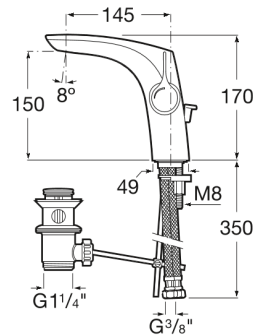

INSIGNIA

Basin mixer with pop-up waste. Cold Start. M-Size

TECHNICAL DRAWINGS

FEATURES

Basin mixer with pop-up waste and flexible supply hoses. Cold Start. M-Size

Annual energy consumption (kWh/p.a.): 334.68

Application place: Basin

Cold water position in the center

Faucet type: Single-lever

Finish: Chrome

Flexible supply hoses included

Flow rate (l/min - 3 bar): 5

Handle position: Lateral

Installation type: Deck-mounted

With soft outlines and an extraordinary elegance and personality, its slim side handle makes the difference in a modern single-lever faucet ideal for bathrooms with a clear urban character.

INSTALLATION AND USER MANUALS