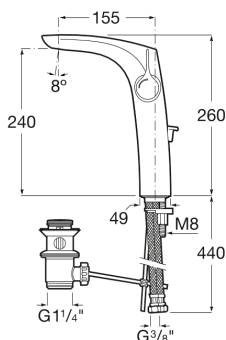

INSIGNIA

Basin mixer with pop-up waste. Cold Start. XL-Size

TECHNICAL DRAWINGS

FEATURES

Basin mixer with pop-up waste and flexible supply hoses. Cold Start. XL-Size.

Annual energy consumption (kWh/p.a.): 334.68

Application place: Basin

Cold water position in the center

Faucet type: Single-lever

Finish: Chrome

Flexible supply hoses included

Flow rate (l/min - 3 bar): 5

High neck

Installation type: Deck-mounted

With soft outlines and an extraordinary elegance and personality, its slim side handle makes the difference in a modern single-lever faucet ideal for bathrooms with a clear urban character.

INSTALLATION AND USER MANUALS