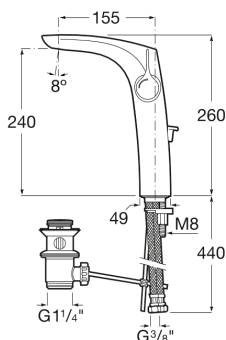

INSIGNIA

Basin mixer with pop-up waste. Cold Start. XL-Size

TECHNICAL DRAWINGS

FEATURES

Basin mixer with pop-up waste and flexible supply hoses. Cold Start. XL-Size.

Annual energy consumption (kWh/p.a.): 334.68

Application place: Basin

Cold water position in the center

Faucet type: Single-lever

Flexible supply hoses included

Flow rate (l/min - 3 bar): 5

High neck

Installation type: Deck-mounted

Pop-up waste

Type of cartridge: Ceramic

Waste type: Pop-up waste

Water and energy saving

Water flow restrictor

Evershine

SoftTurn

Insignia

With soft outlines and an extraordinary elegance and personality, its slim side handle makes the difference in a modern single-lever faucet ideal for bathrooms with a clear urban character.