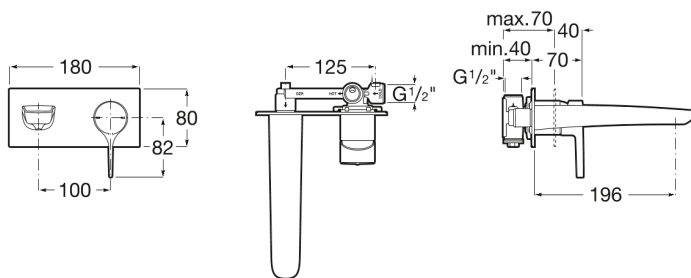

INSIGNIA

Built-in basin mixer

TECHNICAL DRAWINGS

FEATURES

- Application place: Basin
- Faucet type: Single-lever
- Finish: Chrome
- Installation type: Built-in
- Type of cartridge: Ceramic
- Waste type: Waste not included
- Water flow restrictor

Evershine

SoftTurn

Insignia

With soft outlines and an extraordinary elegance and personality, its slim side handle makes the difference in a modern single-lever faucet ideal for bathrooms with a clear urban character.