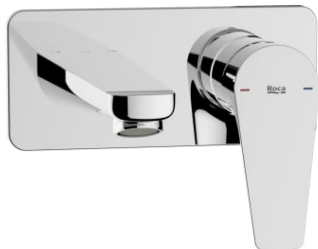

ATLAS

Built-in basin mixer

TECHNICAL DRAWINGS

FEATURES

Built-in basin mixer. Waste not included. To be completed with built-in body A525220603.

Application place: Basin

Faucet type: Single-lever

Flow rate (l/min - 3 bar): 5

Handle position: Lateral

Installation type: Built-in

Waste type: Waste not included

Atlas

This faucet collection, which stands out for its elegance and versatility, includes flow limiters to 5 litres per minute as well as the Cold Start technology that guarantee greater water and energy savings. Also, with the aim of providing more comfort, the shower mixer can be equipped with a clip-on shelf, allowing you to have your showering essentials close to hand.