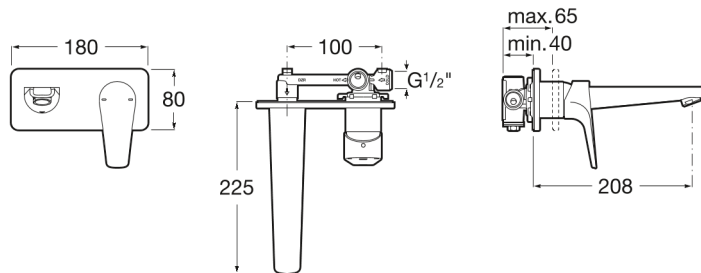

ATLAS

Built-in basin mixer

TECHNICAL DRAWINGS

FEATURES

Built-in basin mixer. Waste not included. To be completed with built-in body A525220603.

Application place: Basin

Faucet type: Single-lever

Flow rate (l/min - 3 bar): 5

Handle position: Lateral

Installation type: Built-in

Waste type: Waste not included

Atlas

This faucet collection, which stands out for its elegance and versatility, includes flow limiters to 5 litres per minute as well as the Cold Start technology that guarantee greater water and energy savings. Also, with the aim of providing more comfort, the shower mixer can be equipped with a clip-on shelf, allowing you to have your showering essentials close to hand.