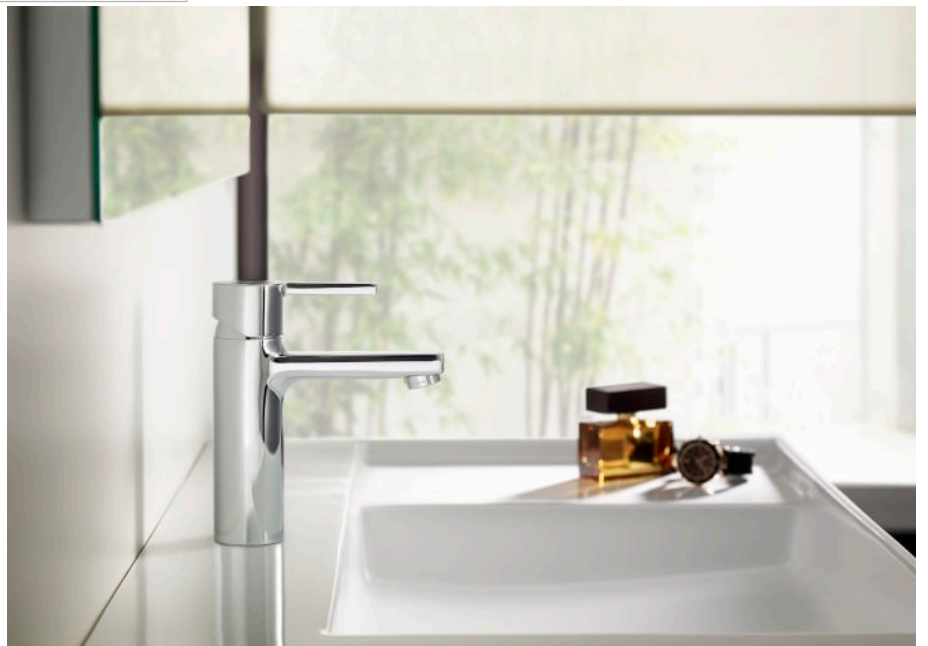

NAIA

**Concealed single lever basin mixer****FEATURES**

- Application place: Basin
- Faucet type: Single-lever
- Finish: Chrome
- Handle position: Lateral
- Installation type: Built-in
- Waste type: Waste not included

## Naia

Character and sophistication join in this collection of faucets with a minimalist design, born out of a perfect combination of cylindrical and square geometric shapes.