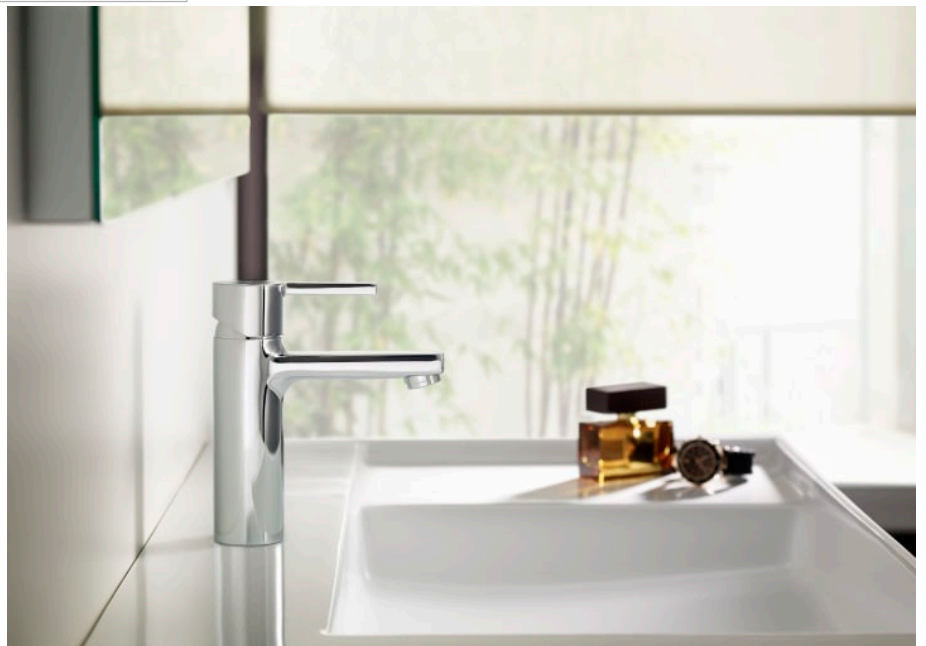

NAIA

Concealed single lever basin mixer**FEATURES**

Application place: Basin

Faucet type: Single-lever

Handle position: Lateral

Installation type: Built-in

Waste type: Waste not included

Evershine

Naia

Character and sophistication join in this collection of faucets with a minimalist design, born out of a perfect combination of cylindrical and square geometric shapes.

INSTALLATION AND USER MANUALS