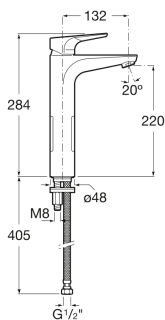

ATLAS

Basin mixer with smooth body. Cold Start. XL-Size

TECHNICAL DRAWINGS

FEATURES

Basin mixer with smooth body and flexible supply hoses. Click-clack waste not included. Cold Start. XL-Size.

Aerator type: Integrated aerator

Application place: Basin

Cold water position in the center

Faucet type: Single-lever

Finish: Chrome

Flexible supply hoses included

Flow rate (l/min - 3 bar): 5

Handle position: Top

High neck

Installation type: Deck-mounted

Type of cartridge: Ceramic

Waste type: Waste not included

Water and energy saving

Water connection thread: 3/8"

Evershine

SoftTurn

Atlas

This faucet collection, which stands out for its elegance and versatility, includes flow limiters to 5 litres per minute as well as the Cold Start technology that guarantee greater water and energy savings. Also, with the aim of providing more comfort, the shower mixer can be equipped with a clip-on shelf, allowing you to have your showering essentials close to hand.