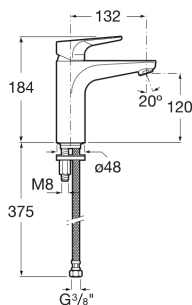

ATLAS

Basin mixer with smooth body. Cold Start. M-Size

TECHNICAL DRAWINGS

FEATURES

Basin mixer with smooth body and flexible supply hoses. Click-clack waste not included. Cold Start. M-Size.

Aerator type: Integrated aerator

Application place: Basin

Cold water position in the center

Faucet type: Single-lever

Flexible supply hoses included

Flow rate (l/min - 3 bar): 5

Handle position: Top

Installation type: Deck-mounted

Type of cartridge: Ceramic

Waste type: Waste not included

Water and energy saving

Water connection thread: 3/8"

Evershine

SoftTurn

Atlas

This faucet collection, which stands out for its elegance and versatility, includes flow limiters to 5 litres per minute as well as the Cold Start technology that guarantee greater water and energy savings. Also, with the aim of providing more comfort, the shower mixer can be equipped with a clip-on shelf, allowing you to have your showering essentials close to hand.