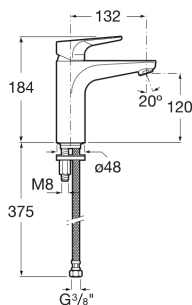

ATLAS

Basin mixer with smooth body. Cold Start. M-Size

TECHNICAL DRAWINGS

FEATURES

Basin mixer with smooth body and flexible supply hoses. Click-clack waste not included. Cold Start. M-Size.

Aerator type: Integrated aerator

Application place: Basin

Cold water position in the center

Faucet type: Single-lever

Finish: Chrome

Flexible supply hoses included

Flow rate (l/min - 3 bar): 5

Handle position: Top

Installation type: Deck-mounted

Type of cartridge: Ceramic

Waste type: Waste not included

Water and energy saving

Water connection thread: 3/8"

Evershine

SoftTurn

## Atlas

This faucet collection, which stands out for its elegance and versatility, includes flow limiters to 5 litres per minute as well as the Cold Start technology that guarantee greater water and energy savings. Also, with the aim of providing more comfort, the shower mixer can be equipped with a clip-on shelf, allowing you to have your showering essentials close to hand.