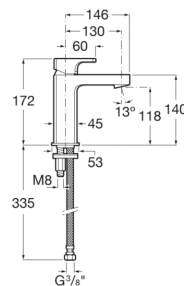

L90

Basin mixer with smooth body. Cold Start. M-Size. M-Size

TECHNICAL DRAWINGS

FEATURES

Basin mixer with smooth body and flexible supply hoses. Includes click-clack waste. Cold Start. M-Size.

Aerator type: Integrated aerator

Application place: Basin

Click-clack waste

Cold water position in the center

Faucet type: Single-lever

Finish: Chrome

Flexible supply hoses included

Flow rate (l/min - 3 bar): 8

Handle position: Top

Installation type: Deck-mounted

Type of cartridge: Ceramic

Waste type: Click-clack waste

Water and energy saving

L90

Committed to the perfection of a finish that leads us to a universe ruled by technology. A sequence of angles, straight lines and planes in a singular style proposal, specially recommended for those who love design inspired by urban life.