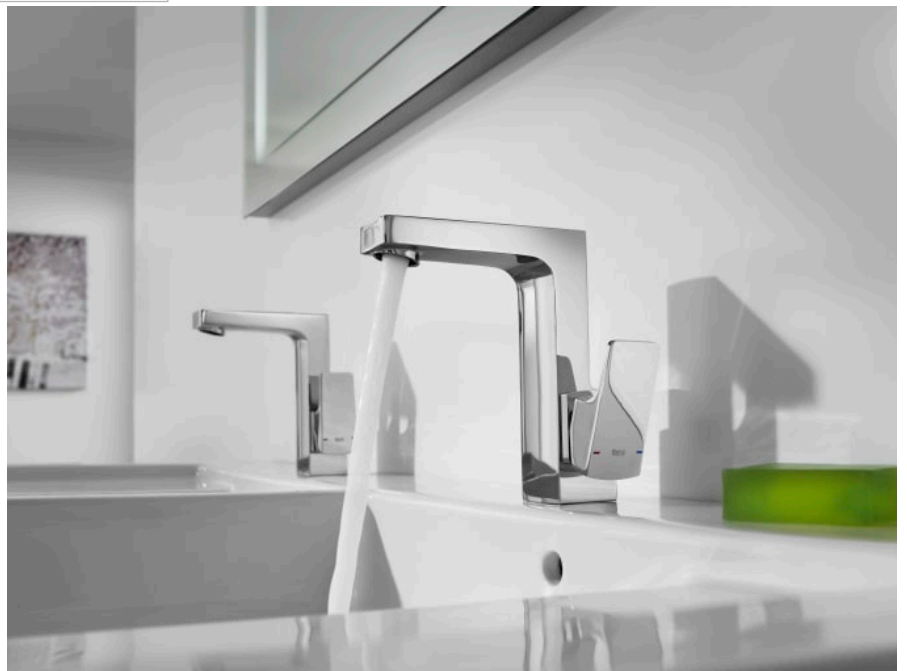

L90

Basin mixer with smooth body. Cold Start. M-Size. M-Size

TECHNICAL DRAWINGS

FEATURES

Basin mixer with smooth body and flexible supply hoses. Includes click-clack waste. Cold Start. M-Size.

Aerator type: Integrated aerator

Application place: Basin

Click-clack waste

Cold water position in the center

Faucet type: Single-lever

Finish: Chrome

Flexible supply hoses included

Flow rate (l/min - 3 bar): 8

Handle position: Top

Installation type: Deck-mounted

Type of cartridge: Ceramic

Waste type: Click-clack waste

Water and energy saving

L90

Committed to the perfection of a finish that leads us to a universe ruled by technology. A sequence of angles, straight lines and planes in a singular style proposal, specially recommended for those who love design inspired by urban life.