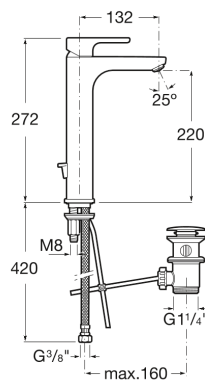

L20

Basin mixer. Cold Start. XL-Size

TECHNICAL DRAWINGS

FEATURES

Basin mixer with pop-up waste and flexible supply hoses. Cold Start. XL-Size.

Aerator type: Coin slot

Application place: Basin

Cold water position in the center

Faucet type: Single-lever

Finish: Chrome

Flexible supply hoses included

Flow rate (l/min - 3 bar): 5

Handle position: Top

High neck

Installation type: Deck-mounted

Pop-up waste

Type of cartridge: Ceramic

Waste type: Pop-up waste

Water and energy saving

Water connection thread: 3/8"

Evershine

SoftTurn

L20

Simply contemporary, sustainable and smart. One of Roca's innovative faucets collections with Cold Start technology to improve energy saving.