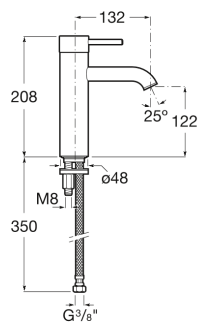

LANTA

Smooth body basin mixer mezzo with click clack waste, Cold Start

TECHNICAL DRAWINGS

FEATURES

- Application place: Basin
- Click-clack waste
- Cold water position in the center
- Faucet type: Single-lever
- Handle position: Top
- Installation type: Deck-mounted
- Sustainable product
- Type of cartridge: Ceramic
- Waste type: Click-clack waste

## Lanta

With a design based on connecting cylindrical elements, Lanta is a collection with pure and slim lines and a perfect balance between body, spout and lever that provides solidity to the faucets and results in a neutral geometry which can be combined perfectly with rectangular, cylindrical or organically shaped sanitary ware.