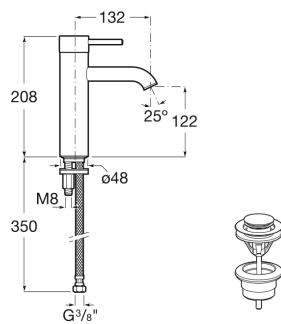

LANTA

Smooth body basin mixer mezzo with click clack waste, Cold Start

TECHNICAL DRAWINGS

FEATURES

- Application place: Basin
- Click-clack waste
- Cold water position in the center
- Faucet type: Single-lever
- Finish: Chrome
- Handle position: Top
- Installation type: Deck-mounted
- Sustainable product
- Type of cartridge: Ceramic
- Waste type: Click-clack waste

Evershine

Lanta

With a design based on connecting cylindrical elements, Lanta is a collection with pure and slim lines and a perfect balance between body, spout and lever that provides solidity to the faucets and results in a neutral geometry which can be combined perfectly with rectangular, cylindrical or organically shaped sanitary ware.