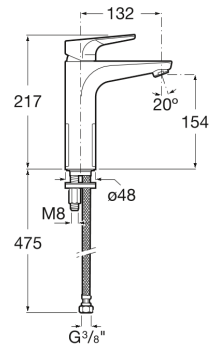

**ATLAS**

**Basin mixer with smooth body. Cold Start. L-Size**

**TECHNICAL DRAWINGS**

**FEATURES**

Basin mixer with smooth body and flexible supply hoses. Click-clack waste not included. Cold Start. L-Size.

- Aerator type: Integrated aerator
- Application place: Basin
- Cold water position in the center
- Faucet type: Single-lever
- Finish: Chrome
- Flexible supply hoses included
- Flow rate (l/min - 3 bar): 5
- Handle position: Top
- Installation type: Deck-mounted
- Type of cartridge: Ceramic
- Waste type: Waste not included
- Water and energy saving
- Water connection thread: 3/8"

## Atlas

This faucet collection, which stands out for its elegance and versatility, includes flow limiters to 5 litres per minute as well as the Cold Start technology that guarantee greater water and energy savings. Also, with the aim of providing more comfort, the shower mixer can be equipped with a clip-on shelf, allowing you to have your showering essentials close to hand.