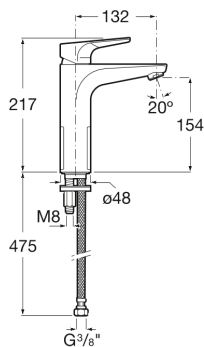

ATLAS

Basin mixer with smooth body. Cold Start. L-Size

TECHNICAL DRAWINGS

FEATURES

Basin mixer with smooth body and flexible supply hoses. Click-clack waste not included. Cold Start. L-Size.

Aerator type: Integrated aerator

Application place: Basin

Cold water position in the center

Faucet type: Single-lever

Flexible supply hoses included

Flow rate (l/min - 3 bar): 5

Handle position: Top

Installation type: Deck-mounted

Type of cartridge: Ceramic

Waste type: Waste not included

Water and energy saving

Water connection thread: 3/8"

Evershine

SoftTurn

## Atlas

This faucet collection, which stands out for its elegance and versatility, includes flow limiters to 5 litres per minute as well as the Cold Start technology that guarantee greater water and energy savings. Also, with the aim of providing more comfort, the shower mixer can be equipped with a clip-on shelf, allowing you to have your showering essentials close to hand.