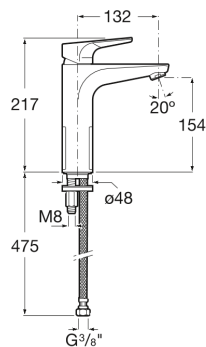

ATLAS

Basin mixer with smooth body. Cold Start. L-Size

TECHNICAL DRAWINGS

FEATURES

Basin mixer with smooth body and flexible supply hoses. Click-clack waste not included. Cold Start. L-Size.

Aerator type: Integrated aerator

Application place: Basin

Cold water position in the center

Faucet type: Single-lever

Finish: Chrome

Flexible supply hoses included

Flow rate (l/min - 3 bar): 5

Handle position: Top

Installation type: Deck-mounted

Type of cartridge: Ceramic

Waste type: Waste not included

Water and energy saving

Water connection thread: 3/8"

Evershine

SoftTurn

## Atlas

This faucet collection, which stands out for its elegance and versatility, includes flow limiters to 5 litres per minute as well as the Cold Start technology that guarantee greater water and energy savings. Also, with the aim of providing more comfort, the shower mixer can be equipped with a clip-on shelf, allowing you to have your showering essentials close to hand.