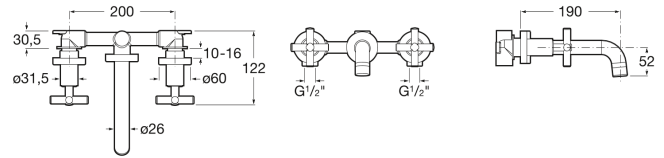

LOFT

Built-in twin-lever basin mixer

TECHNICAL DRAWINGS

FEATURES

Built-in twin-lever basin mixer with 190 mm spout.

Application place: Basin

Faucet type: Twin-lever

Installation type: Built-in