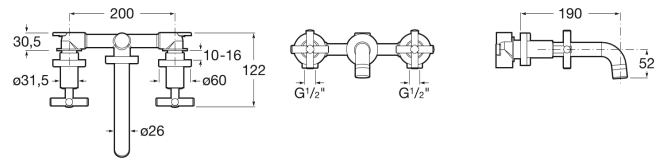

LOFT

Built-in twin-lever basin mixer

TECHNICAL DRAWINGS

FEATURES

Built-in twin-lever basin mixer with 190 mm spout.

Application place: Basin

Faucet type: Twin-lever

Finish: Chrome