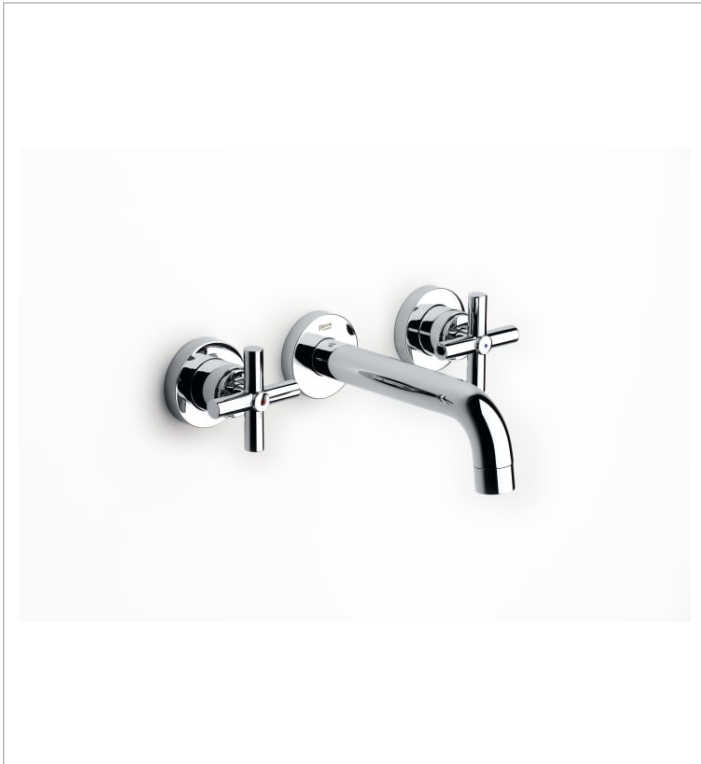

LOFT

Built-in twin-lever basin mixer

TECHNICAL DRAWINGS

FEATURES

Built-in twin-lever basin mixer with 190 mm spout.

Application place: Basin

Faucet type: Twin-lever

Finish: Chrome

Installation type: Built-in

Twin lever control: 1/2 Turn

Loft

The avant-garde design and the technology blend together to create strong and high-quality elements. This design is a timeless, singular and unalterable style proposal with a refined finish and the originality of its contours fill every space with elegance, precision and distinction.