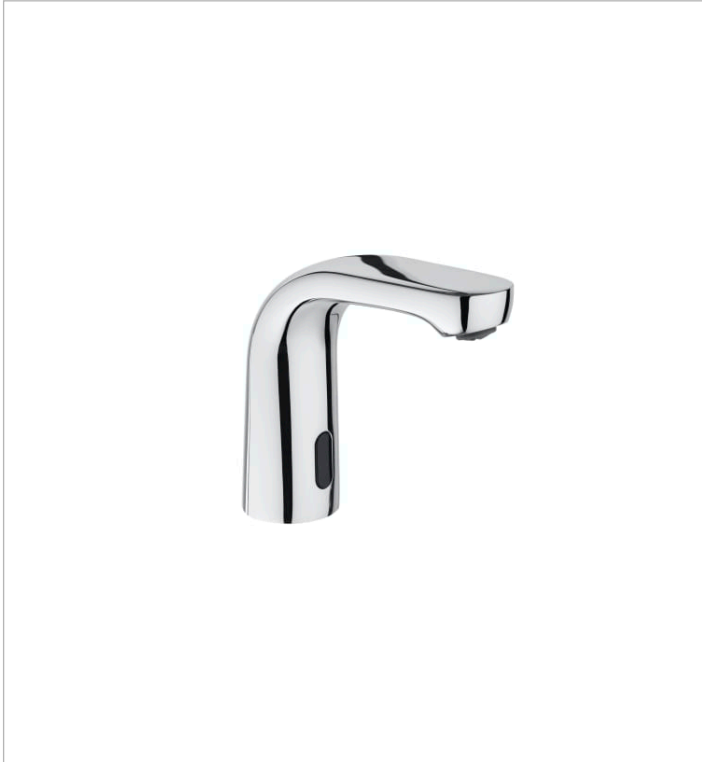

L20

L20-E - Electronic basin mixer with premixed water and flow limiter to 5.7 litres/minute.
Powered by four 1.5V LR6 (AA) alkaline batteries.

TECHNICAL DRAWINGS

FEATURES

Electronic basin mixer with premixed water and flow limiter to 5.7 litres/minute. Powered by four 1.5V LR6 (AA) alkaline batteries.

Aerator type: Coin slot

Application place: Basin

Faucet type: Electronic technology

Faucet type: Electronic technology

Finish: Chrome

Flexible supply hoses included

Flow rate (l/min - 3 bar): 5.7

Installation type: Deck-mounted

Maximum length of light barrier (cm): 13

Power supply: Batteries

Water and energy saving

Water connection thread: 3/8"

Water flow restrictor

L20

Simply contemporary, sustainable and smart. One of Roca's innovative faucets collections with Cold Start technology to improve energy saving.