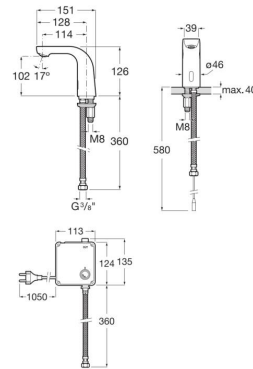

L20

L20-E - Electronic basin mixer with premixed water and flow limiter to 5.7 litres/minute.
Powered by four 1.5V LR6 (AA) alkaline batteries.

TECHNICAL DRAWINGS

FEATURES

Electronic basin mixer with premixed water and flow limiter to 5.7 litres/minute. Powered by four 1.5V LR6 (AA) alkaline batteries.

Aerator type: Coin slot

Application place: Basin

Faucet type: Electronic technology

Faucet type: Electronic technology

Finish: Chrome

Flexible supply hoses included

Flow rate (l/min - 3 bar): 5.7

Installation type: Deck-mounted

Maximum length of light barrier (cm): 13

Power supply: Batteries

Water and energy saving

Water connection thread: 3/8"

Water flow restrictor

L20

Simply contemporary, sustainable and smart. One of Roca's innovative faucets collections with Cold Start technology to improve energy saving.