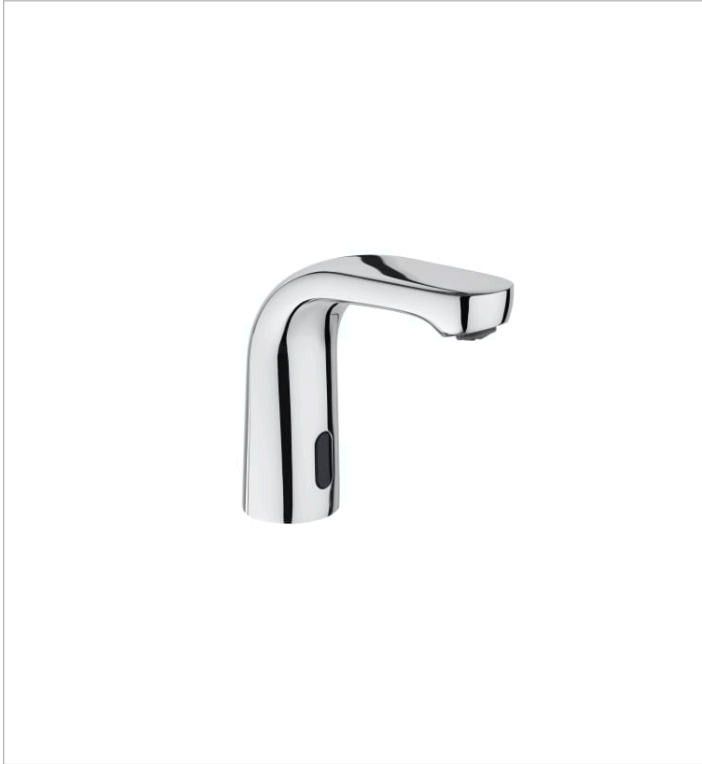

L20

**L20-E - Electronic basin mixer with premixed water and flow limiter to 5.7 litres/minute. Mains operated (230V). Includes power source.**

TECHNICAL DRAWINGS

**FEATURES**

Electronic basin mixer with premixed water and flow limiter to 5.7 litres/minute. Mains operated (230V). Includes power source.

Aerator type: Coin slot

Application place: Basin

Faucet type: Electronic technology

Flexible supply hoses included

Flow rate (l/min - 3 bar): 5.7

Installation type: Deck-mounted

Maximum length of light barrier (cm): 13

Operating voltage (V): 230

Power supply: Mains operated

Water and energy saving

Water connection thread: 3/8"

Electronic technology

Evershine

## L20

Simply contemporary, sustainable and smart. One of Roca's innovative faucets collections with Cold Start technology to improve energy saving.