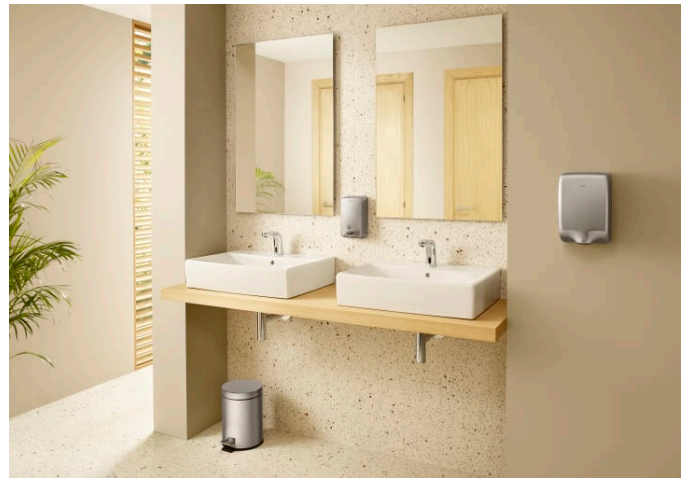

Aerator type: Coin slot

Application place: Basin

Faucet type: Electronic technology

Faucet type: Electronic technology

Finish: Chrome

Flexible supply hoses included

Flow rate (l/min - 3 bar): 5.7

Installation type: Deck-mounted

Maximum length of light barrier (cm): 13

Operating voltage (V): 230

Power supply: Mains operated

Water and energy saving

Water connection thread: 3/8"

Electronic technology

Evershine

L20

Simply contemporary, sustainable and smart. One of Roca's innovative faucets collections with Cold Start technology to improve energy saving.

INSTALLATION AND USER MANUALS

↓ [Installation Handbook](#)