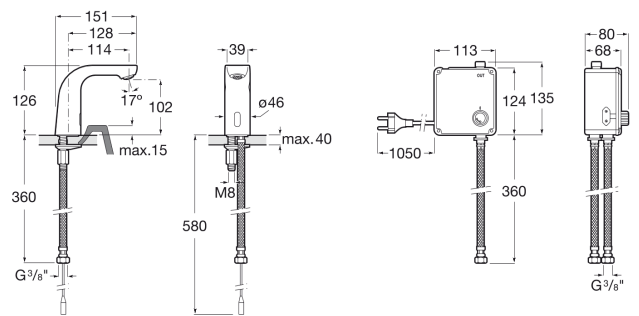

L20

**L20-E - Electronic basin mixer with premixed water and flow limiter to 5.7 litres/minute. Mains operated (230V). Includes power source.**

TECHNICAL DRAWINGS

**FEATURES**

Electronic basin mixer with premixed water and flow limiter to 5.7 litres/minute. Mains operated (230V). Includes power source.

Aerator type: Coin slot

Application place: Basin

Faucet type: Electronic technology

Flexible supply hoses included

Flow rate (l/min - 3 bar): 5.7

Installation type: Deck-mounted

Maximum length of light barrier (cm): 13

Operating voltage (V): 230

Power supply: Mains operated

Water and energy saving

Water connection thread: 3/8"

Electronic technology

Evershine