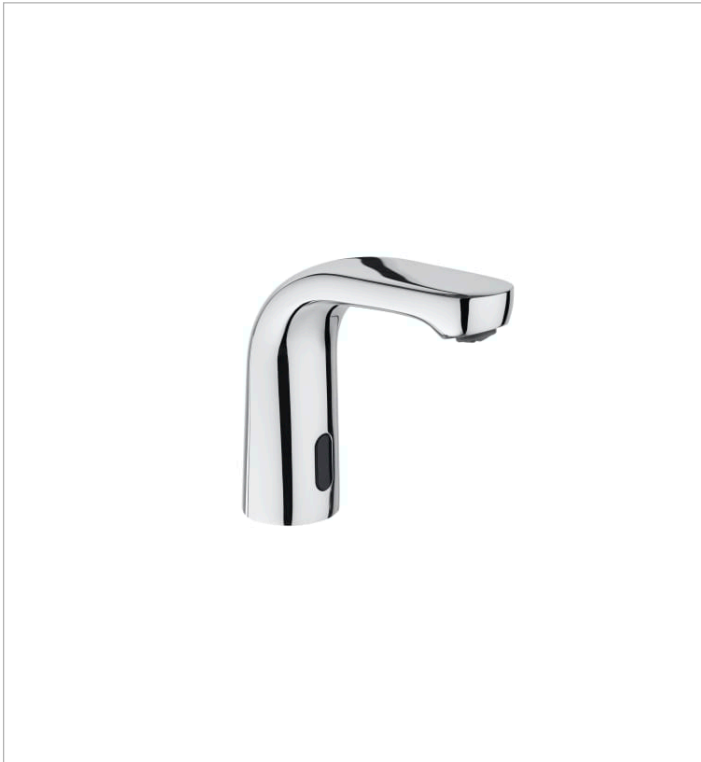

L20

L20-E - Electronic basin mixer with premixed water and flow limiter to 5.7 litres/minute. Mains operated (230V). Includes power source.

TECHNICAL DRAWINGS

FEATURES

Electronic basin mixer with premixed water and flow limiter to 5.7 litres/minute. Mains operated (230V). Includes power source.

Aerator type: Coin slot

Application place: Basin

Faucet type: Electronic technology

Faucet type: Electronic technology

Finish: Chrome

Flexible supply hoses included

Flow rate (l/min - 3 bar): 5.7

Installation type: Deck-mounted

Maximum length of light barrier (cm): 13

Operating voltage (V): 230

Power supply: Mains operated

Water and energy saving

Water connection thread: 3/8"

Electronic technology

Evershine

L20

Simply contemporary, sustainable and smart. One of Roca's innovative faucets collections with Cold Start technology to improve energy saving.

INSTALLATION AND USER MANUALS

↓ [Installation Handbook](#)