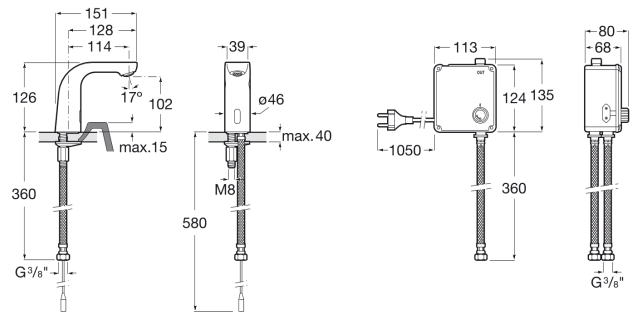

L20

L20-E - Electronic basin mixer with premixed water and flow limiter to 5.7 litres/minute. Mains operated (230V). Includes power source.

TECHNICAL DRAWINGS

FEATURES

Electronic basin mixer with premixed water and flow limiter to 5.7 litres/minute. Mains operated (230V). Includes power source.

Aerator type: Coin slot

Application place: Basin

Faucet type: Electronic technology

Faucet type: Electronic technology

Finish: Chrome

Flexible supply hoses included

Flow rate (l/min - 3 bar): 5.7

Installation type: Deck-mounted

Maximum length of light barrier (cm): 13

Operating voltage (V): 230

Power supply: Mains operated

Water and energy saving

Water connection thread: 3/8"

Electronic technology

Evershine

L20